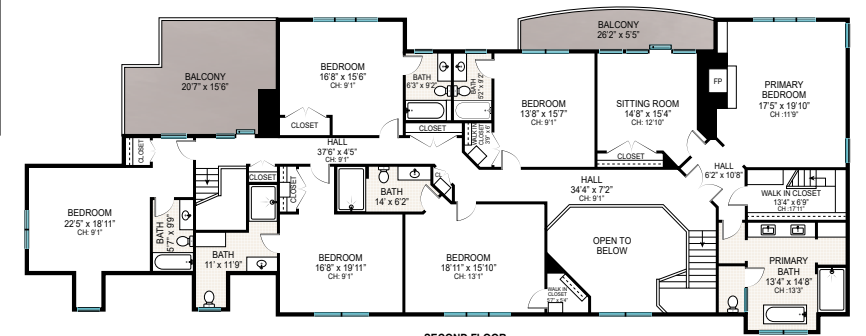

FIRST FLOOR

SECOND FLOOR  
CEILING HEIGHT: 9'1"

LOWER LEVEL

FIRST FLOOR FINISHED: 3,927 SF  
 SECOND FLOOR/UPPER LEVEL FINISHED: 3,808 SF  
 LOWER LEVEL FINISHED: 2,780 SF  
 TOTAL FINISHED: 10,515 SF

Scale in feet. Indicative only. Dimensions are approximate. All information contained herein is gathered from sources we believe to be reliable. However, we cannot guarantee its accuracy and interested persons should rely on their own inquiries.