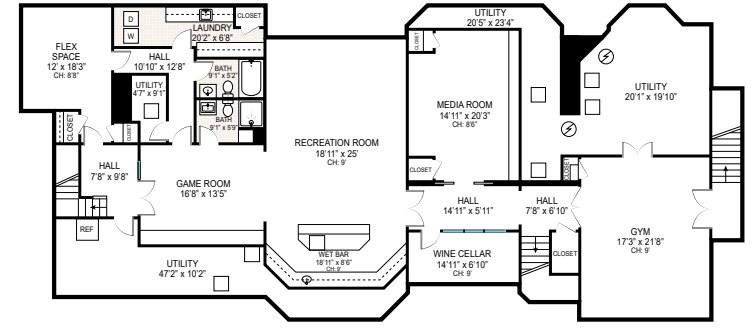

FIRST FLOOR

SECOND FLOOR  
CEILING HEIGHT: 9'1"

LOWER LEVEL

FIRST FLOOR FINISHED: 3,927 SF  
 SECOND FLOOR/UPPER LEVEL FINISHED: 3,808 SF  
 LOWER LEVEL FINISHED: 2,780 SF  
 TOTAL FINISHED: 10,515 SF

Scale in feet. Indicative only. Dimensions are approximate. All information contained herein is gathered from sources we believe to be reliable. However, we cannot guarantee its accuracy and interested persons should rely on their own inquiries.