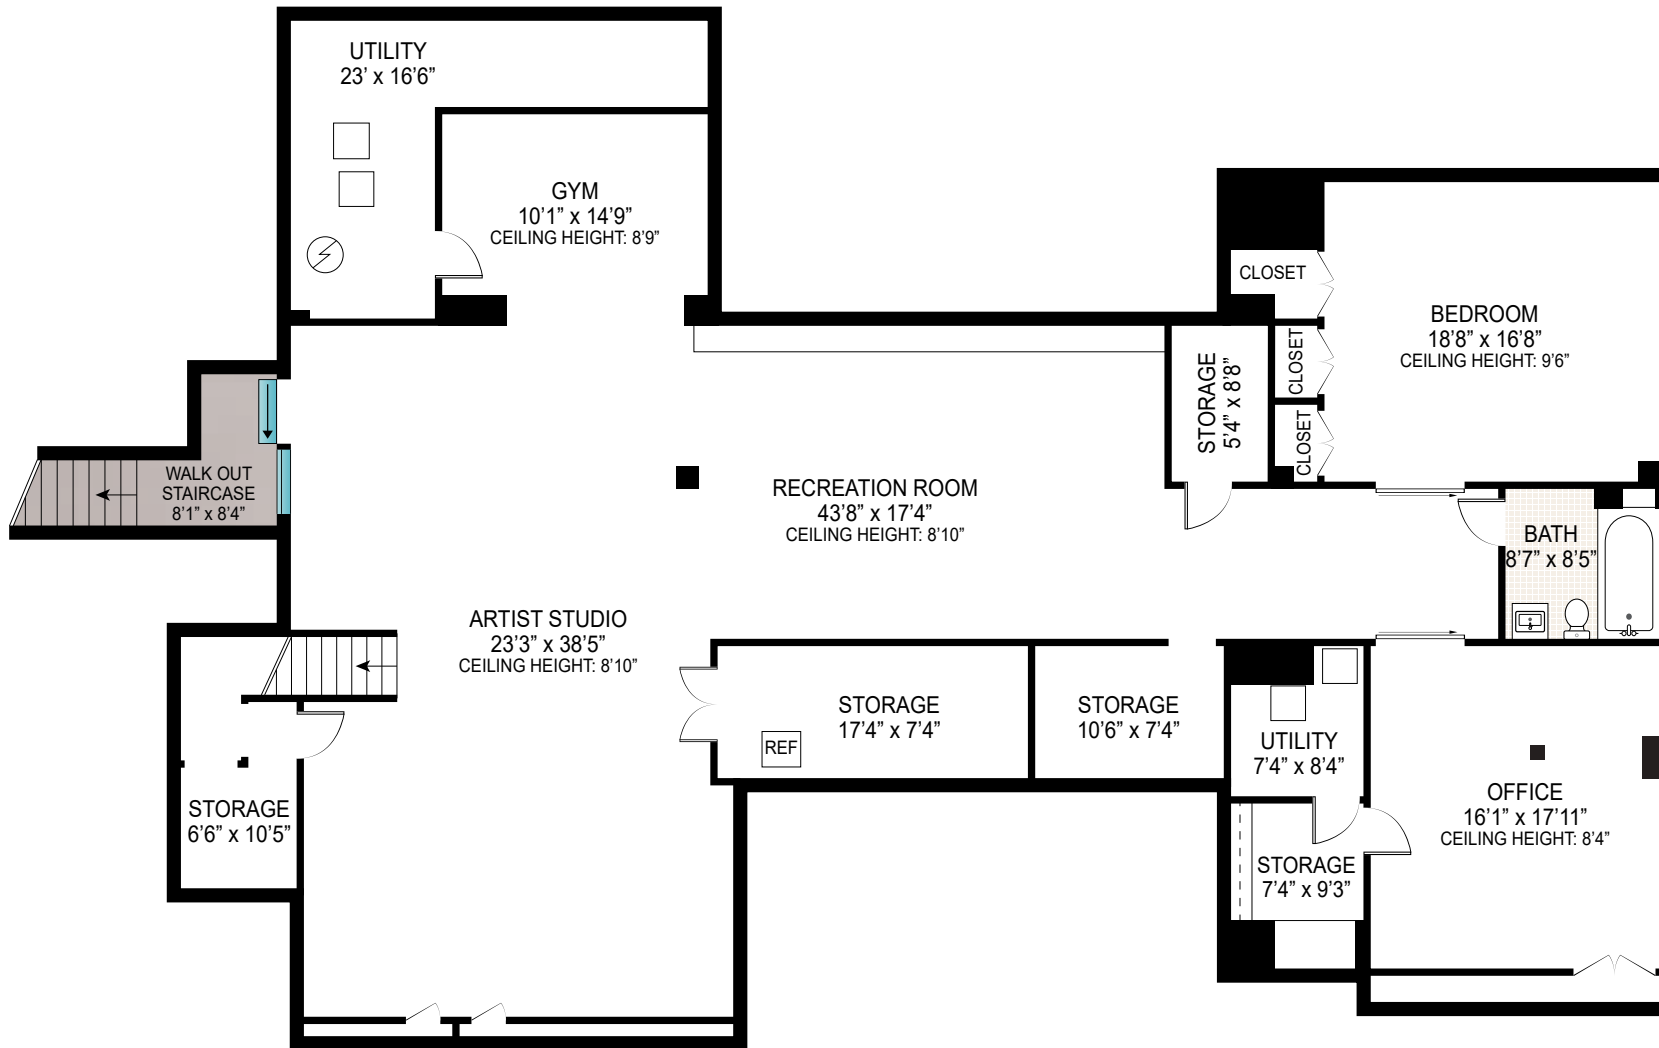

FIRST LEVEL

FIRST LEVEL: 4325 SQ. FT
 GARAGE: 460 SQ. FT

Scale in feet. Indicative only. Dimensions are approximate. All information contained herein is gathered from sources we believe to be reliable. However, we cannot guarantee its accuracy and interested persons should rely on their own inquiries.

450 Middle Line Highway, Bridgehampton

Sotheby's
 INTERNATIONAL REALTY

SECOND LEVEL

SECOND LEVEL: 3047 SQ. FT

Scale in feet. Indicative only. Dimensions are approximate. All information contained herein is gathered from sources we believe to be reliable. However, we cannot guarantee its accuracy and interested persons should rely on their own inquiries.

450 Middle Line Highway, Bridgehampton

Sotheby's
INTERNATIONAL REALTY

LOWER LEVEL

LOWER LEVEL: 3273 SQ. FT

Scale in feet. Indicative only. Dimensions are approximate. All information contained herein is gathered from sources we believe to be reliable. However, we cannot guarantee its accuracy and interested persons should rely on their own inquiries.