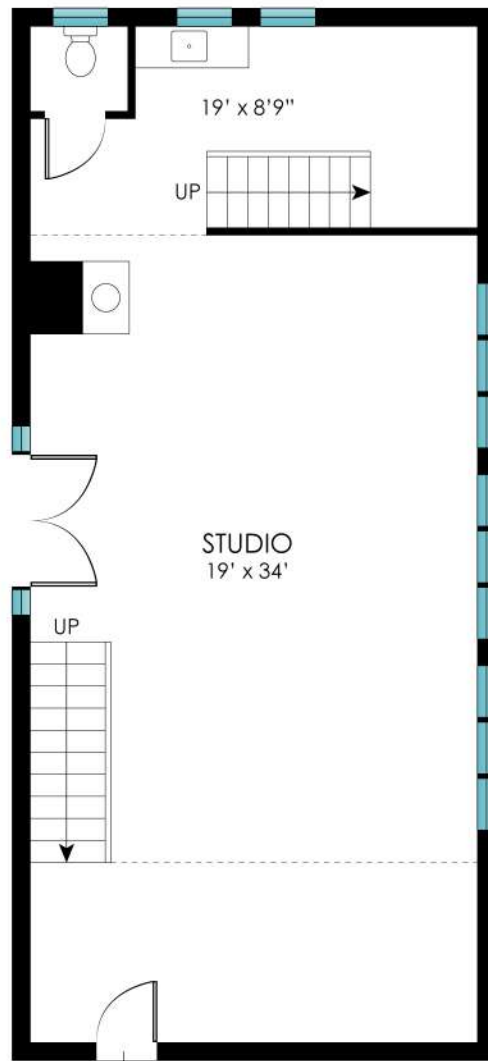

464 OLD STONE HWY
EAST HAMPTON, NY

Sotheby's
INTERNATIONAL REALTY

1ST FLOOR - 3018 SF

Plans shown are for presentation purposes only and are not part of any legal document or title. They are subject to errors, omissions, inaccuracies and should not be used as a sole and accurate reference. Interested parties should make their own inquiries using independent sources.

464 OLD STONE HWY
EAST HAMPTON, NY

Sotheby's
INTERNATIONAL REALTY

2ND FLOOR - 1490 SF

464 OLD STONE HWY
EAST HAMPTON, NY

Sotheby's
INTERNATIONAL REALTY

1ST FLOOR

2ND FLOOR

1ST FLOOR STUDIO - 817 SF
2ND FLOOR LOFT A - 380 SF
2ND FLOOR LOFT B - 171 SF