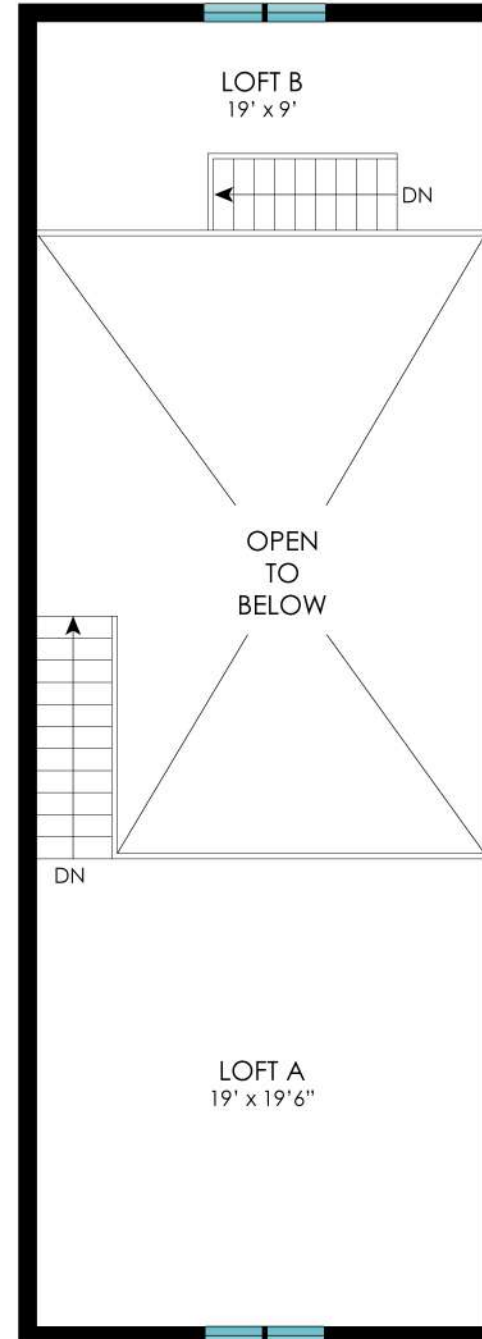

464 OLD STONE HWY
EAST HAMPTON, NY

Sotheby's
INTERNATIONAL REALTY

1ST FLOOR - 3018 SF

Plans shown are for presentation purposes only and are not part of any legal document or title. They are subject to errors, omissions, inaccuracies and should not be used as a sole and accurate reference. Interested parties should make their own inquiries using independent sources.

464 OLD STONE HWY
EAST HAMPTON, NY

Sotheby's
INTERNATIONAL REALTY

2ND FLOOR - 1490 SF

464 OLD STONE HWY
EAST HAMPTON, NY

Sotheby's
INTERNATIONAL REALTY

1ST FLOOR

2ND FLOOR

1ST FLOOR STUDIO - 817 SF
2ND FLOOR LOFT A - 380 SF
2ND FLOOR LOFT B - 171 SF