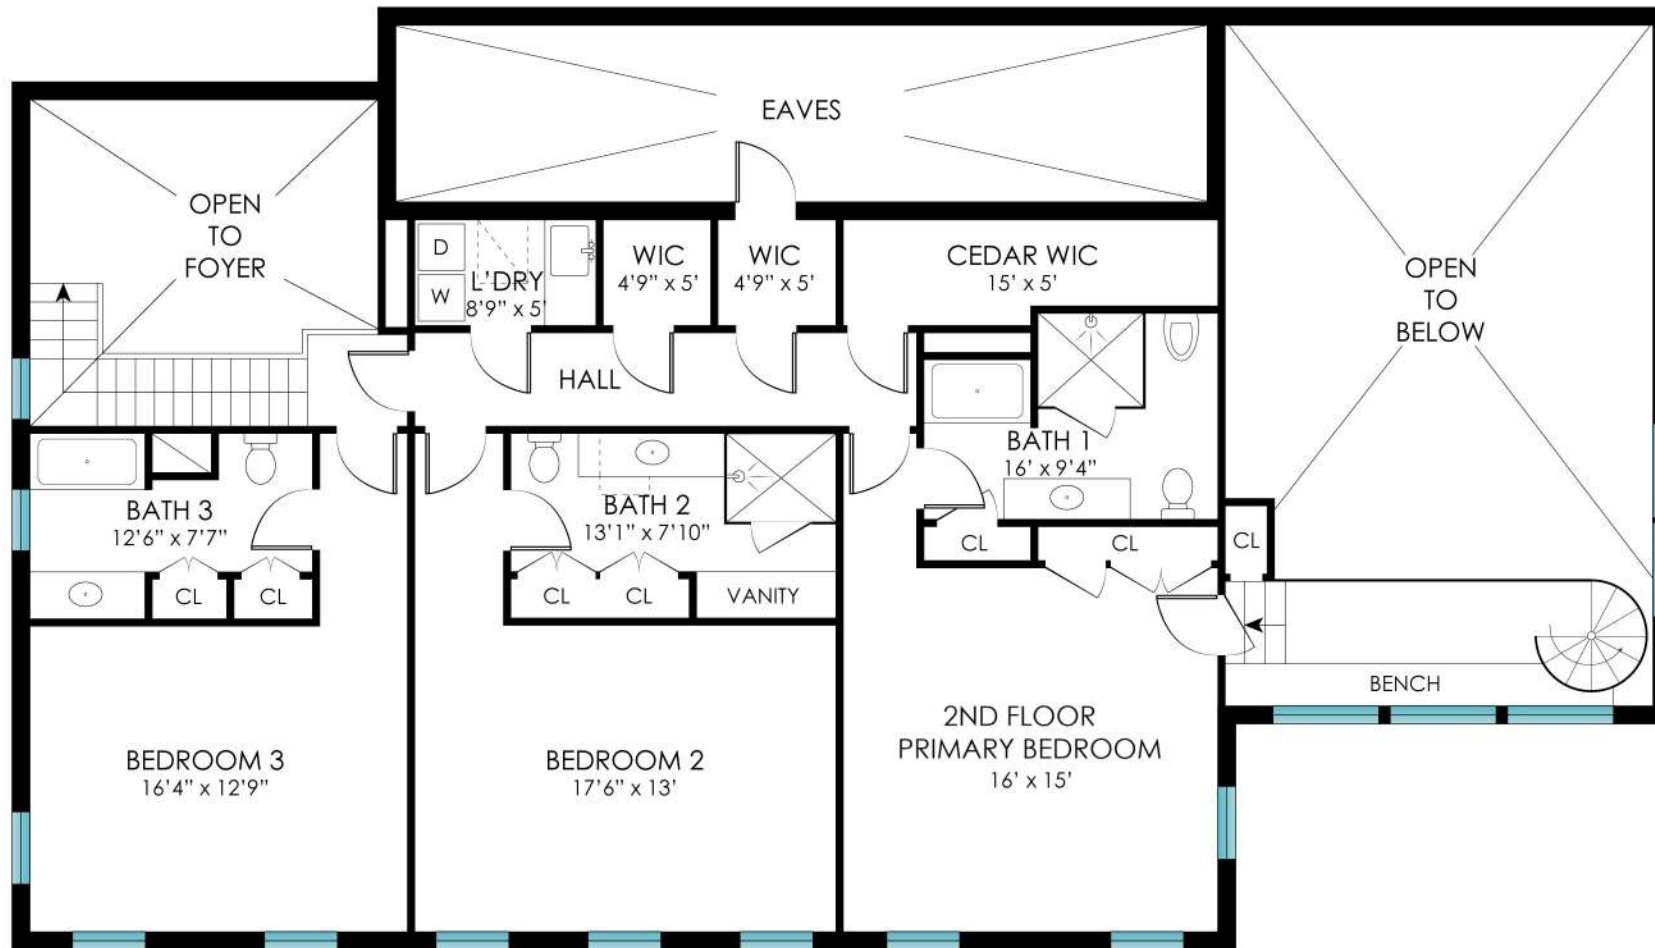

464 OLD STONE HWY
EAST HAMPTON, NY

Sotheby's
INTERNATIONAL REALTY

1ST FLOOR - 3018 SF

Plans shown are for presentation purposes only and are not part of any legal document or title. They are subject to errors, omissions, inaccuracies and should not be used as a sole and accurate reference. Interested parties should make their own inquiries using independent sources.

464 OLD STONE HWY
EAST HAMPTON, NY

Sotheby's
INTERNATIONAL REALTY

2ND FLOOR - 1490 SF

464 OLD STONE HWY
EAST HAMPTON, NY

Sotheby's
INTERNATIONAL REALTY

1ST FLOOR

2ND FLOOR

1ST FLOOR STUDIO - 817 SF
2ND FLOOR LOFT A - 380 SF
2ND FLOOR LOFT B - 171 SF