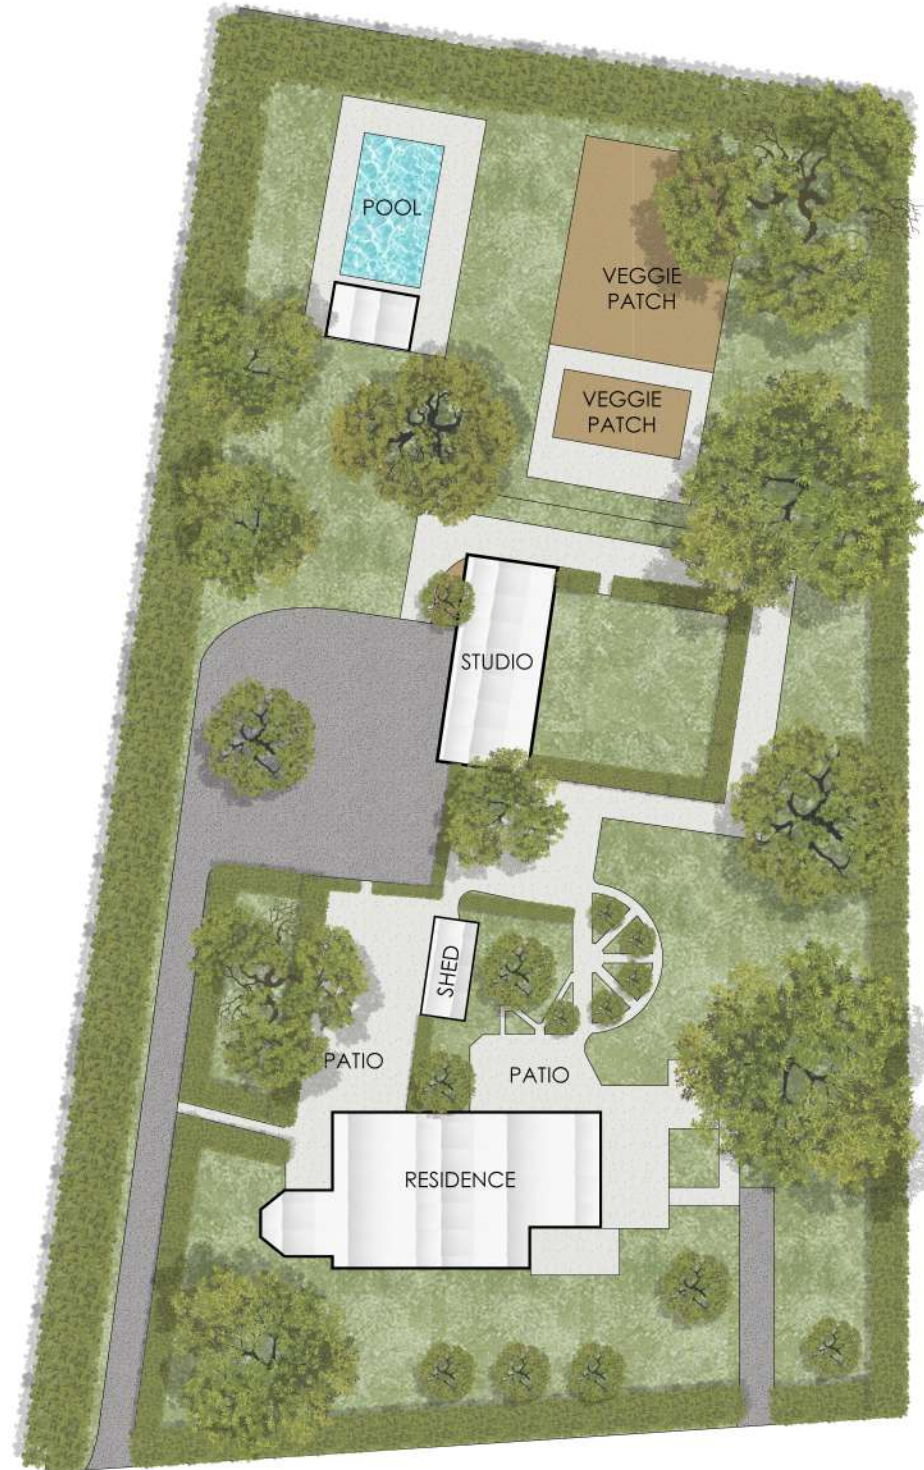

464 OLD STONE HWY
EAST HAMPTON, NY

Sotheby's
INTERNATIONAL REALTY

SITE PLAN

Plans shown are for presentation purposes only and are not part of any legal document or title. They are subject to errors, omissions, inaccuracies and should not be used as a sole and accurate reference. Interested parties should make their own inquiries using independent sources.