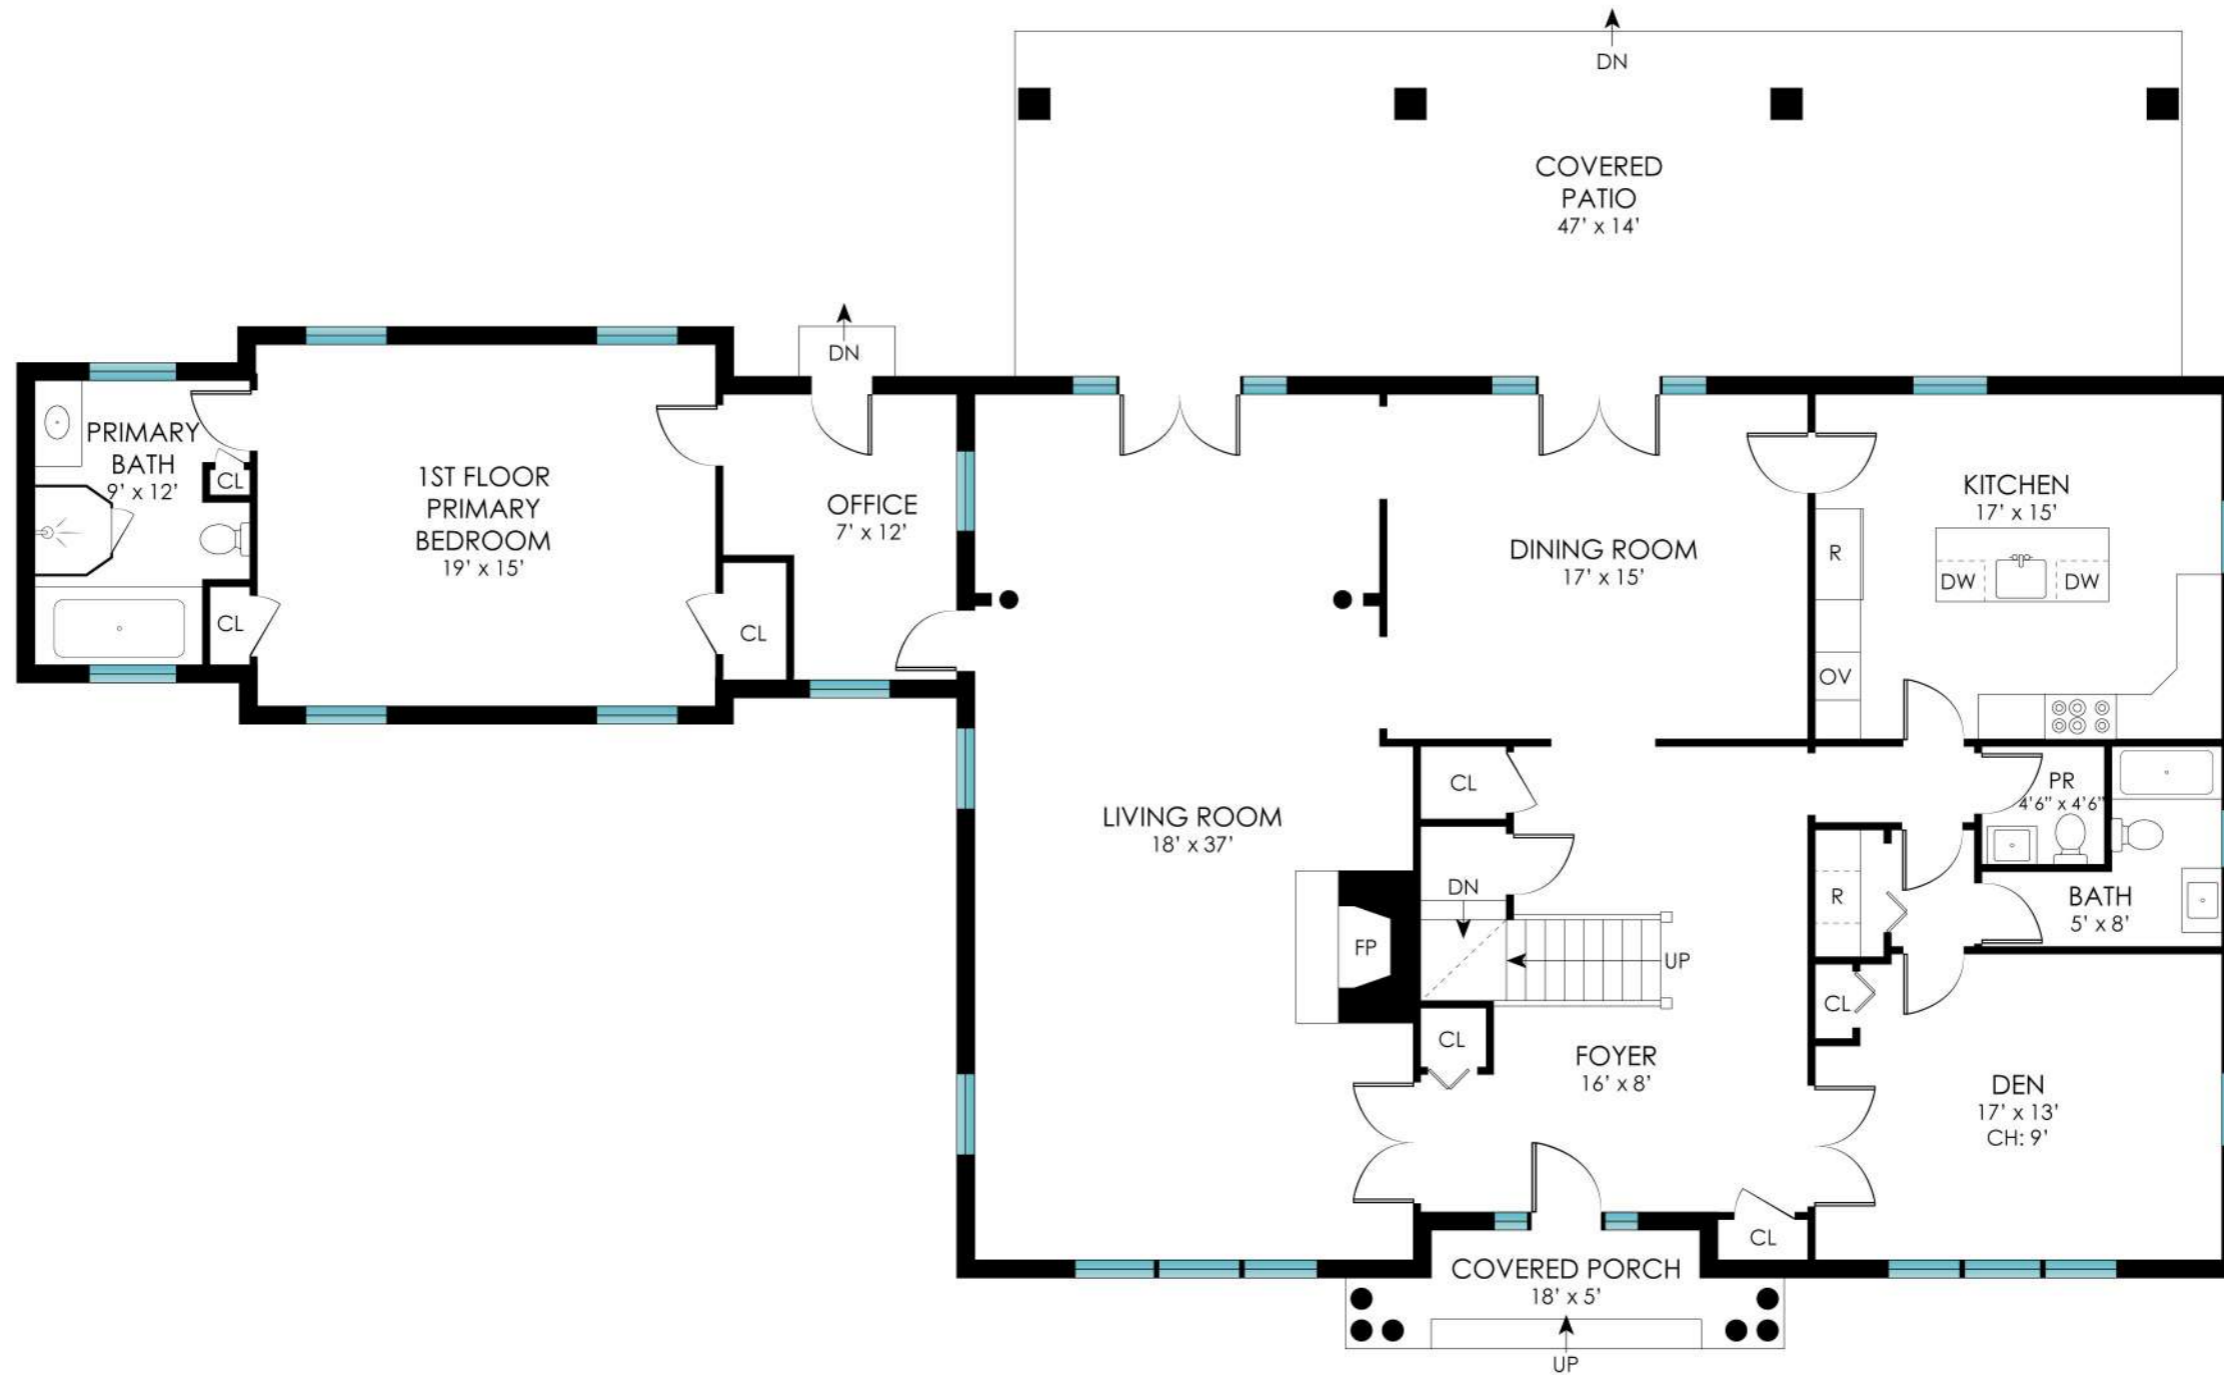

154 CAPTAINS NECK LANE  
SOUTHAMPTON, NY

Sotheby's  
INTERNATIONAL REALTY

1ST FLOOR - 2492 SF

Plans shown are for presentation purposes only and are not part of any legal document or title. They are subject to errors, omissions, inaccuracies and should not be used as a sole and accurate reference. Interested parties should make their own inquiries using independent sources.

154 CAPTAINS NECK LANE  
SOUTHAMPTON, NY

**Sotheby's**  
INTERNATIONAL REALTY

LOWER LEVEL - 2350 SF

Plans shown are for presentation purposes only and are not part of any legal document or title. They are subject to errors, omissions, inaccuracies and should not be used as a sole and accurate reference. Interested parties should make their own inquiries using independent sources.

154 CAPTAINS NECK LANE  
SOUTHAMPTON, NY

**Sotheby's**  
INTERNATIONAL REALTY

2ND FLOOR - 1736 SF  
BALCONY - 900 SF

**154 CAPTAINS NECK LANE  
SOUTHAMPTON, NY**

**Sotheby's**  
INTERNATIONAL REALTY

(NOT IN POSITION)