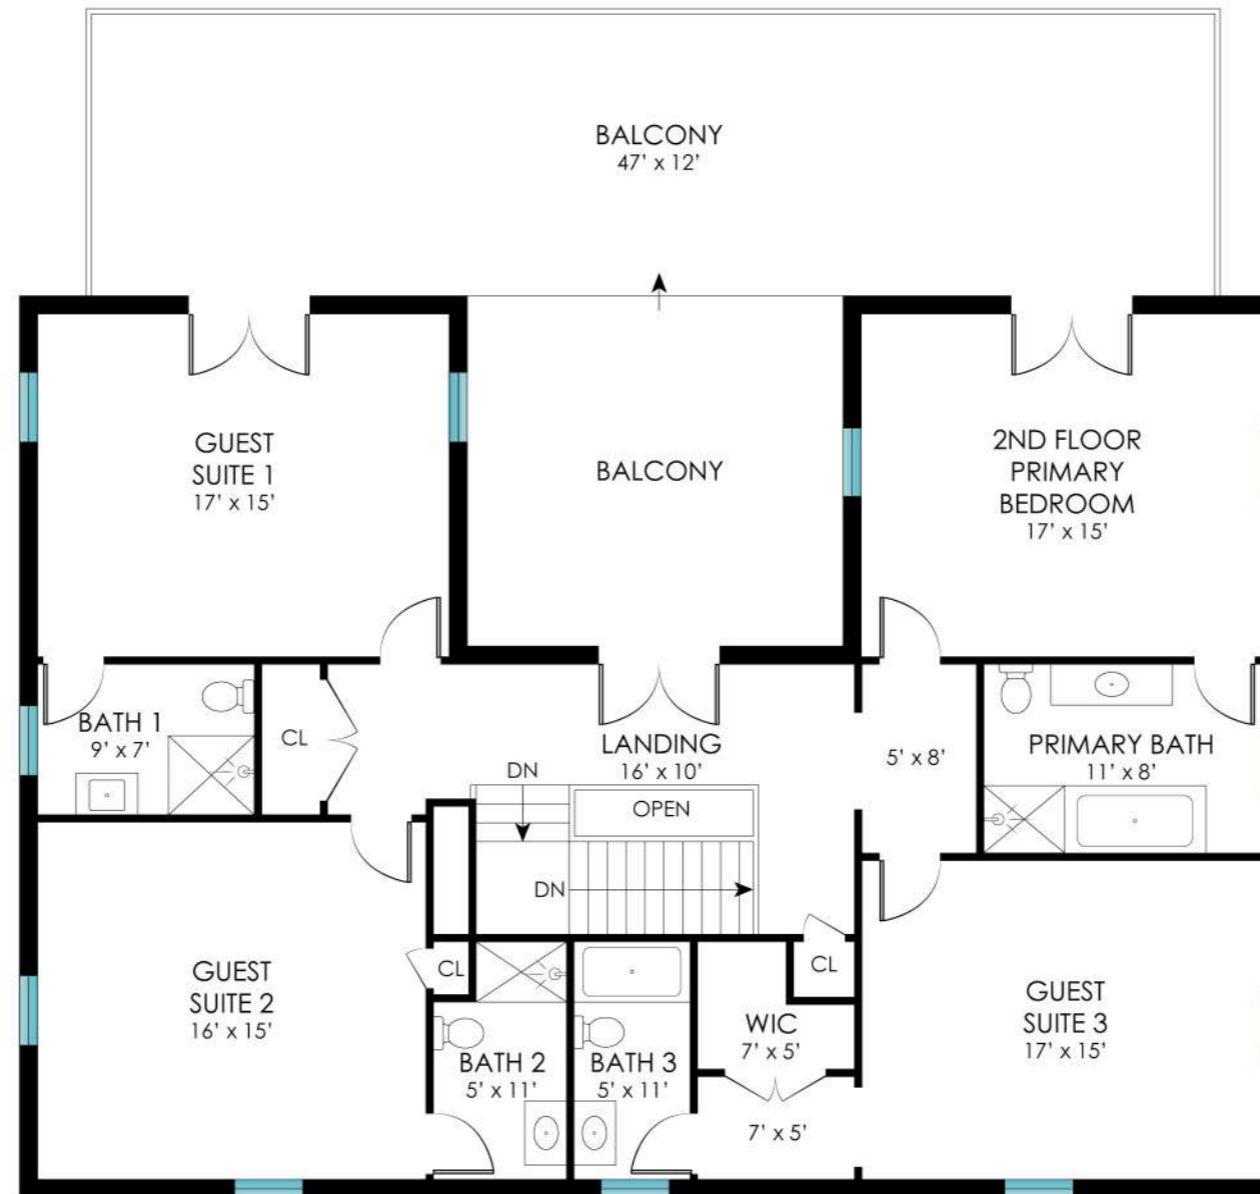

154 CAPTAINS NECK LANE  
SOUTHAMPTON, NY

**Sotheby's**  
INTERNATIONAL REALTY

LOWER LEVEL - 2350 SF

Plans shown are for presentation purposes only and are not part of any legal document or title. They are subject to errors, omissions, inaccuracies and should not be used as a sole and accurate reference. Interested parties should make their own inquiries using independent sources.

154 CAPTAINS NECK LANE  
SOUTHAMPTON, NY

**Sotheby's**  
INTERNATIONAL REALTY

2ND FLOOR - 1736 SF  
BALCONY - 900 SF

**154 CAPTAINS NECK LANE  
SOUTHAMPTON, NY**

**Sotheby's**  
INTERNATIONAL REALTY

(NOT IN POSITION)