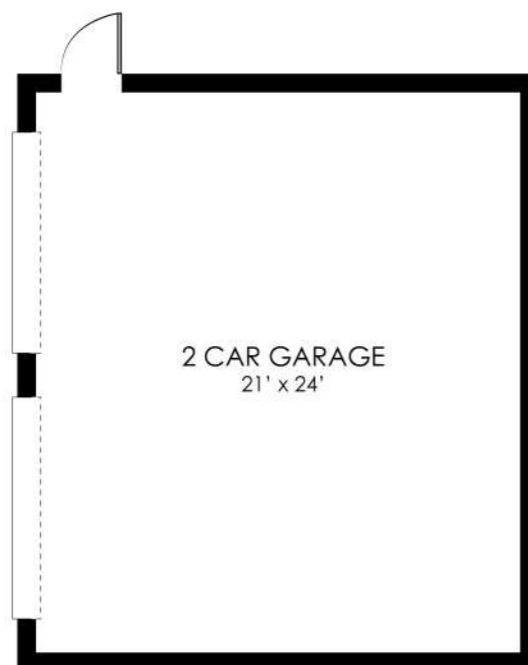

154 CAPTAINS NECK LANE  
SOUTHAMPTON, NY

**Sotheby's**  
INTERNATIONAL REALTY

2ND FLOOR - 1736 SF  
BALCONY - 900 SF

**154 CAPTAINS NECK LANE  
SOUTHAMPTON, NY**

**Sotheby's**  
INTERNATIONAL REALTY

(NOT IN POSITION)