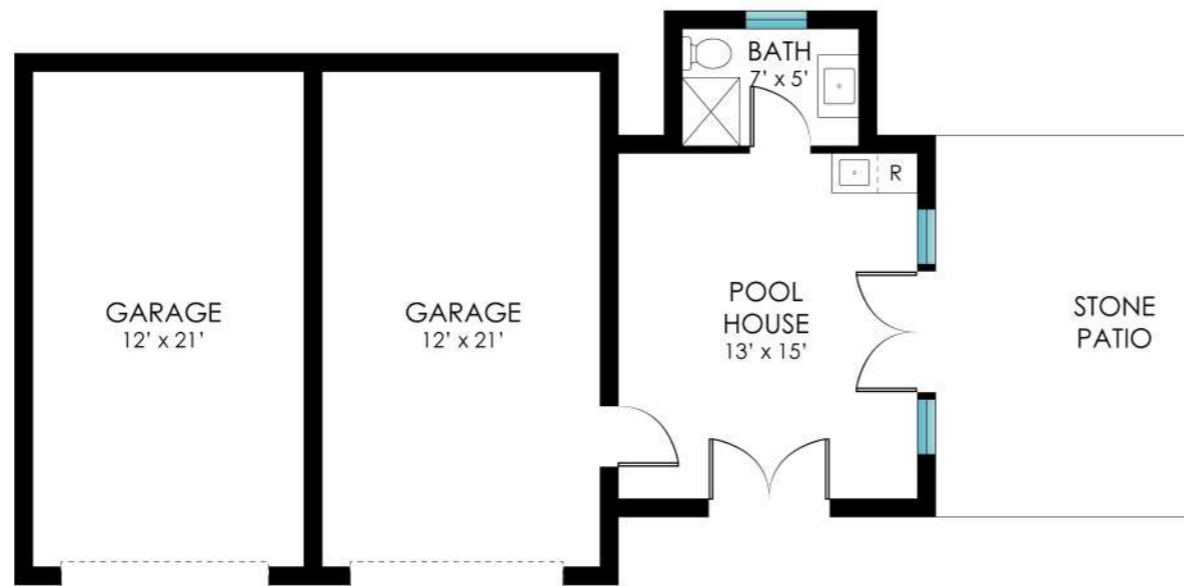

154 CAPTAINS NECK LANE  
SOUTHAMPTON, NY

**Sotheby's**  
INTERNATIONAL REALTY

2ND FLOOR - 1736 SF  
BALCONY - 900 SF

**154 CAPTAINS NECK LANE  
SOUTHAMPTON, NY**

**Sotheby's**  
INTERNATIONAL REALTY

(NOT IN POSITION)

**POOL HOUSE - 230 SF  
GARAGE 1 - 504 SF  
GARAGE 2 & 3 - 504 SF**

154 CAPTAINS NECK LANE  
SOUTHAMPTON, NY

**Sotheby's**  
INTERNATIONAL REALTY

**SITE PLAN**

Plans shown are for presentation purposes only and are not part of any legal document or title. They are subject to errors, omissions, inaccuracies and should not be used as a sole and accurate reference. Interested parties should make their own inquiries using independent sources.