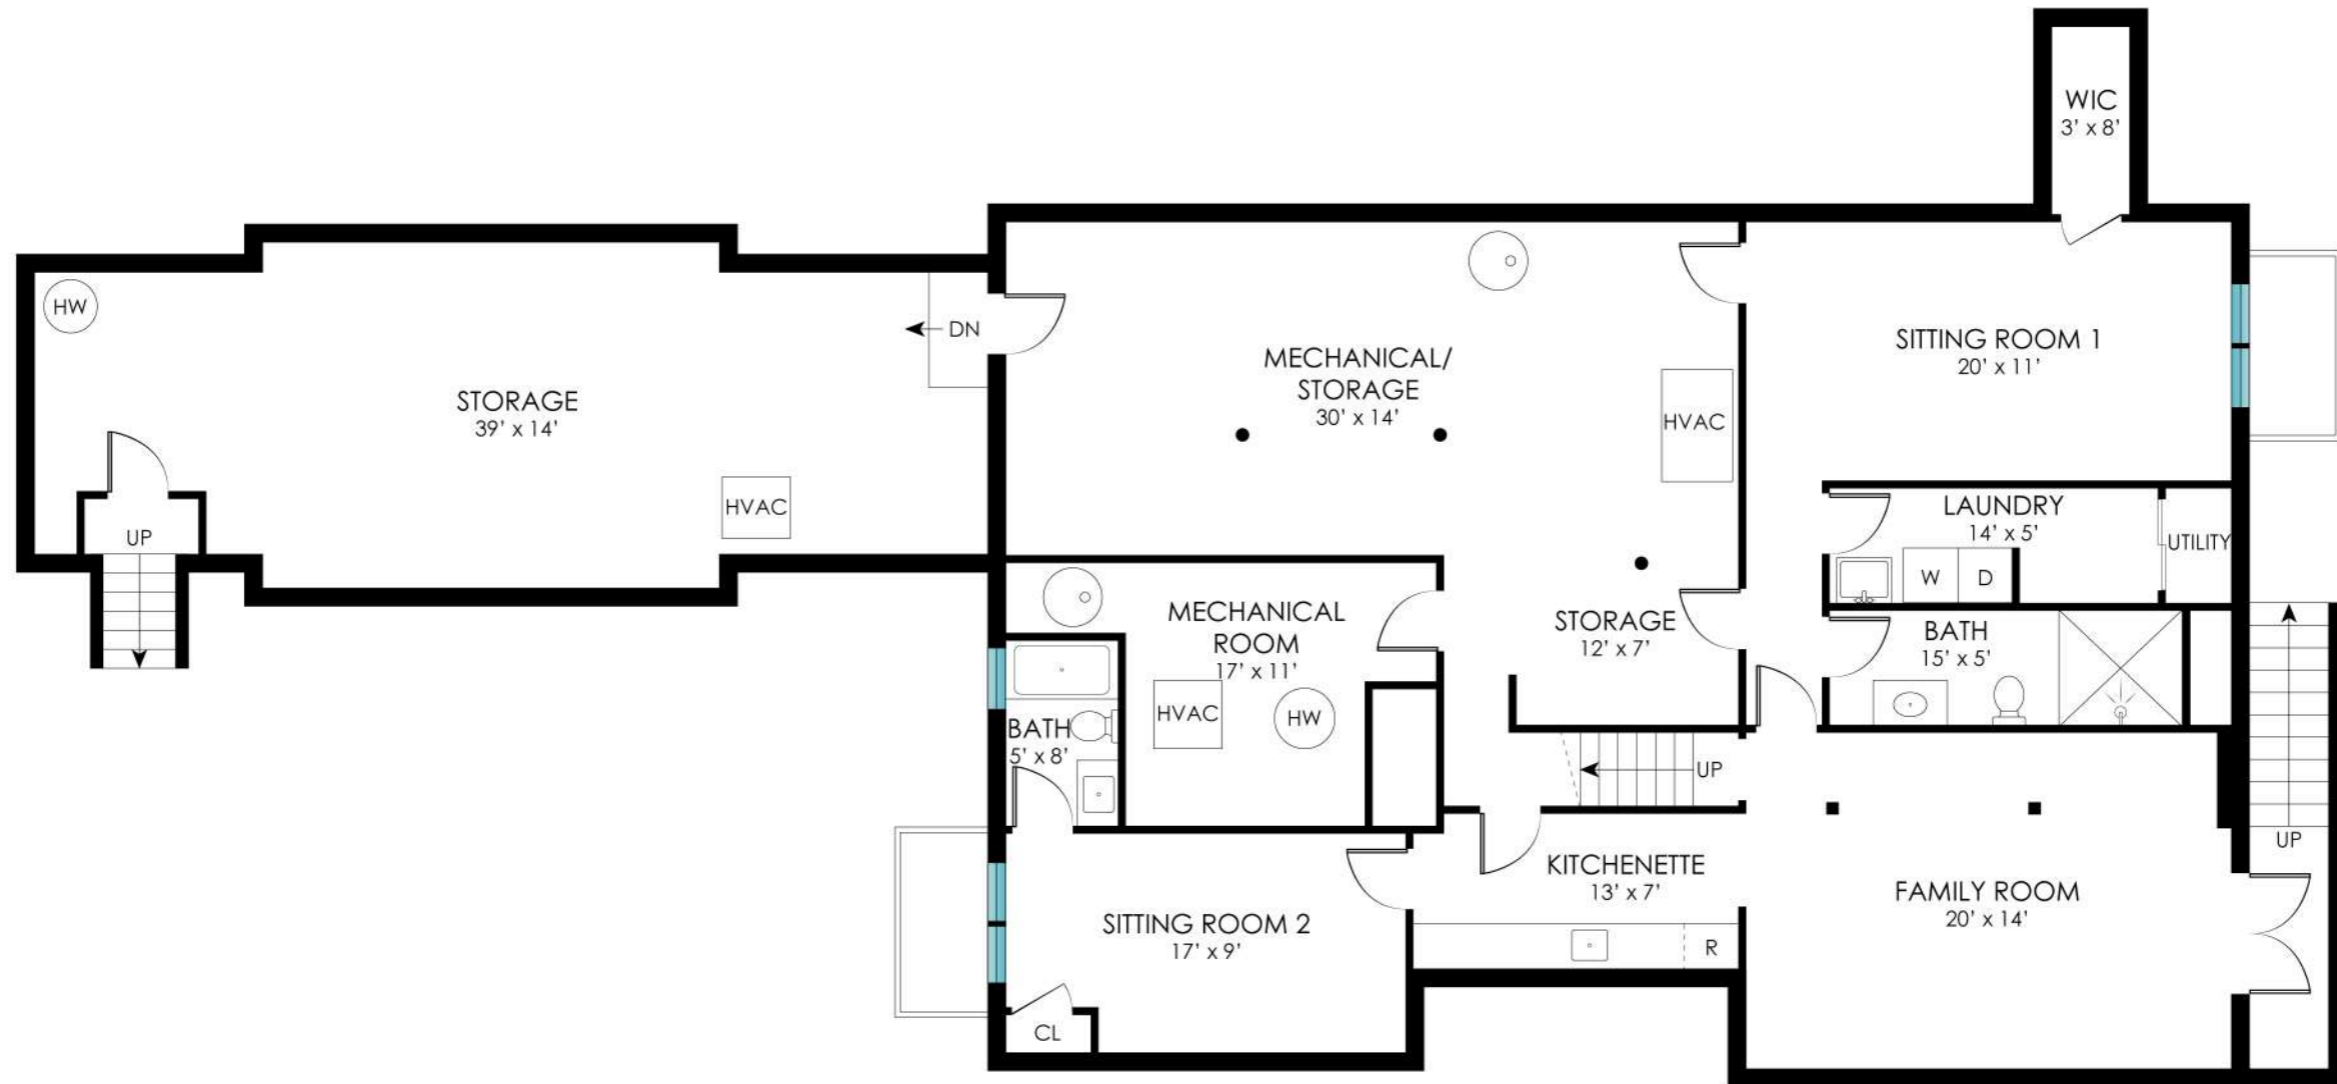

154 CAPTAINS NECK LANE  
SOUTHAMPTON, NY

Sotheby's  
INTERNATIONAL REALTY

1ST FLOOR - 2492 SF

Plans shown are for presentation purposes only and are not part of any legal document or title. They are subject to errors, omissions, inaccuracies and should not be used as a sole and accurate reference. Interested parties should make their own inquiries using independent sources.

154 CAPTAINS NECK LANE  
SOUTHAMPTON, NY

**Sotheby's**  
INTERNATIONAL REALTY

LOWER LEVEL - 2350 SF

Plans shown are for presentation purposes only and are not part of any legal document or title. They are subject to errors, omissions, inaccuracies and should not be used as a sole and accurate reference. Interested parties should make their own inquiries using independent sources.

154 CAPTAINS NECK LANE  
SOUTHAMPTON, NY

**Sotheby's**  
INTERNATIONAL REALTY

2ND FLOOR - 1736 SF  
BALCONY - 900 SF

**154 CAPTAINS NECK LANE  
SOUTHAMPTON, NY**

**Sotheby's**  
INTERNATIONAL REALTY

(NOT IN POSITION)