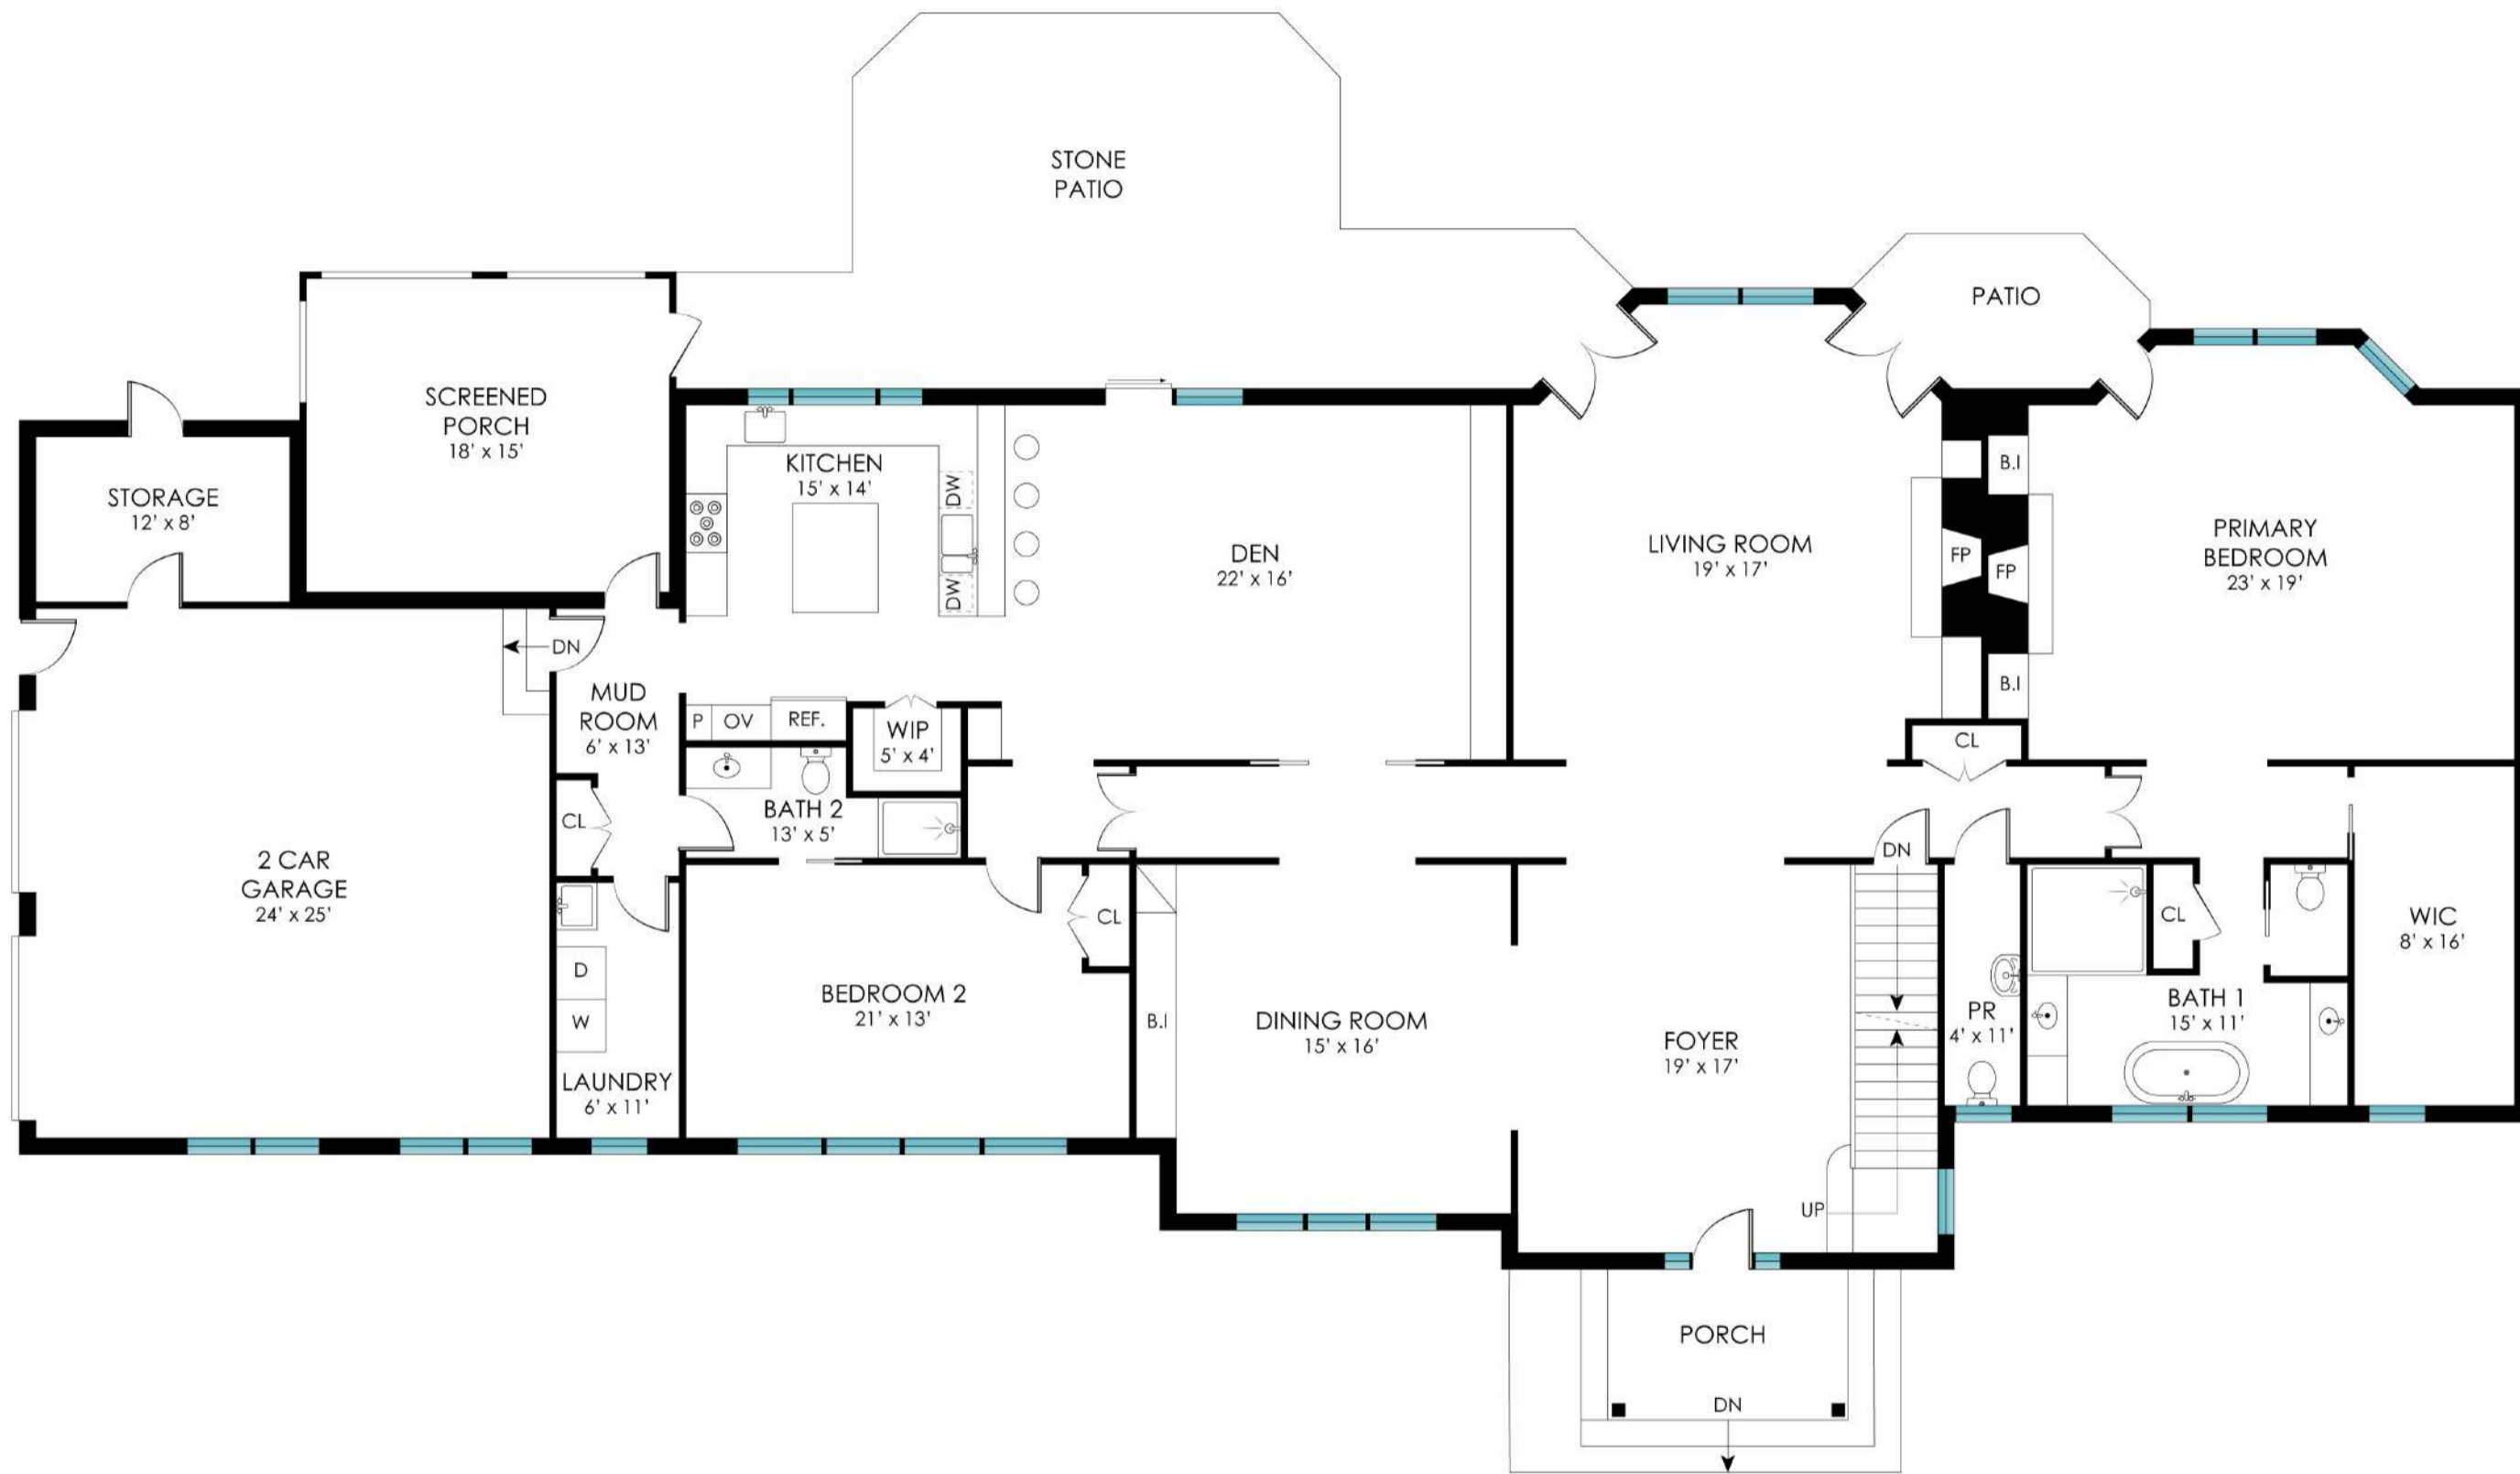

17 OLD SCHOOLHOUSE LANE  
EAST HAMPTON, NY

**Sotheby's**  
INTERNATIONAL REALTY

1ST FLOOR - 3140 SF  
GARAGE - 600 SF  
PORCH - 270 SF

17 OLD SCHOOLHOUSE LANE  
EAST HAMPTON, NY

**Sotheby's**  
INTERNATIONAL REALTY

2ND FLOOR - 1150 SF  
UNFINISHED - 470 SF  
ATTIC - 750 SF

17 OLD SCHOOLHOUSE LANE  
EAST HAMPTON, NY

**Sotheby's**  
INTERNATIONAL REALTY

**BASEMENT - 2320 SF**

17 OLD SCHOOLHOUSE LANE  
EAST HAMPTON, NY