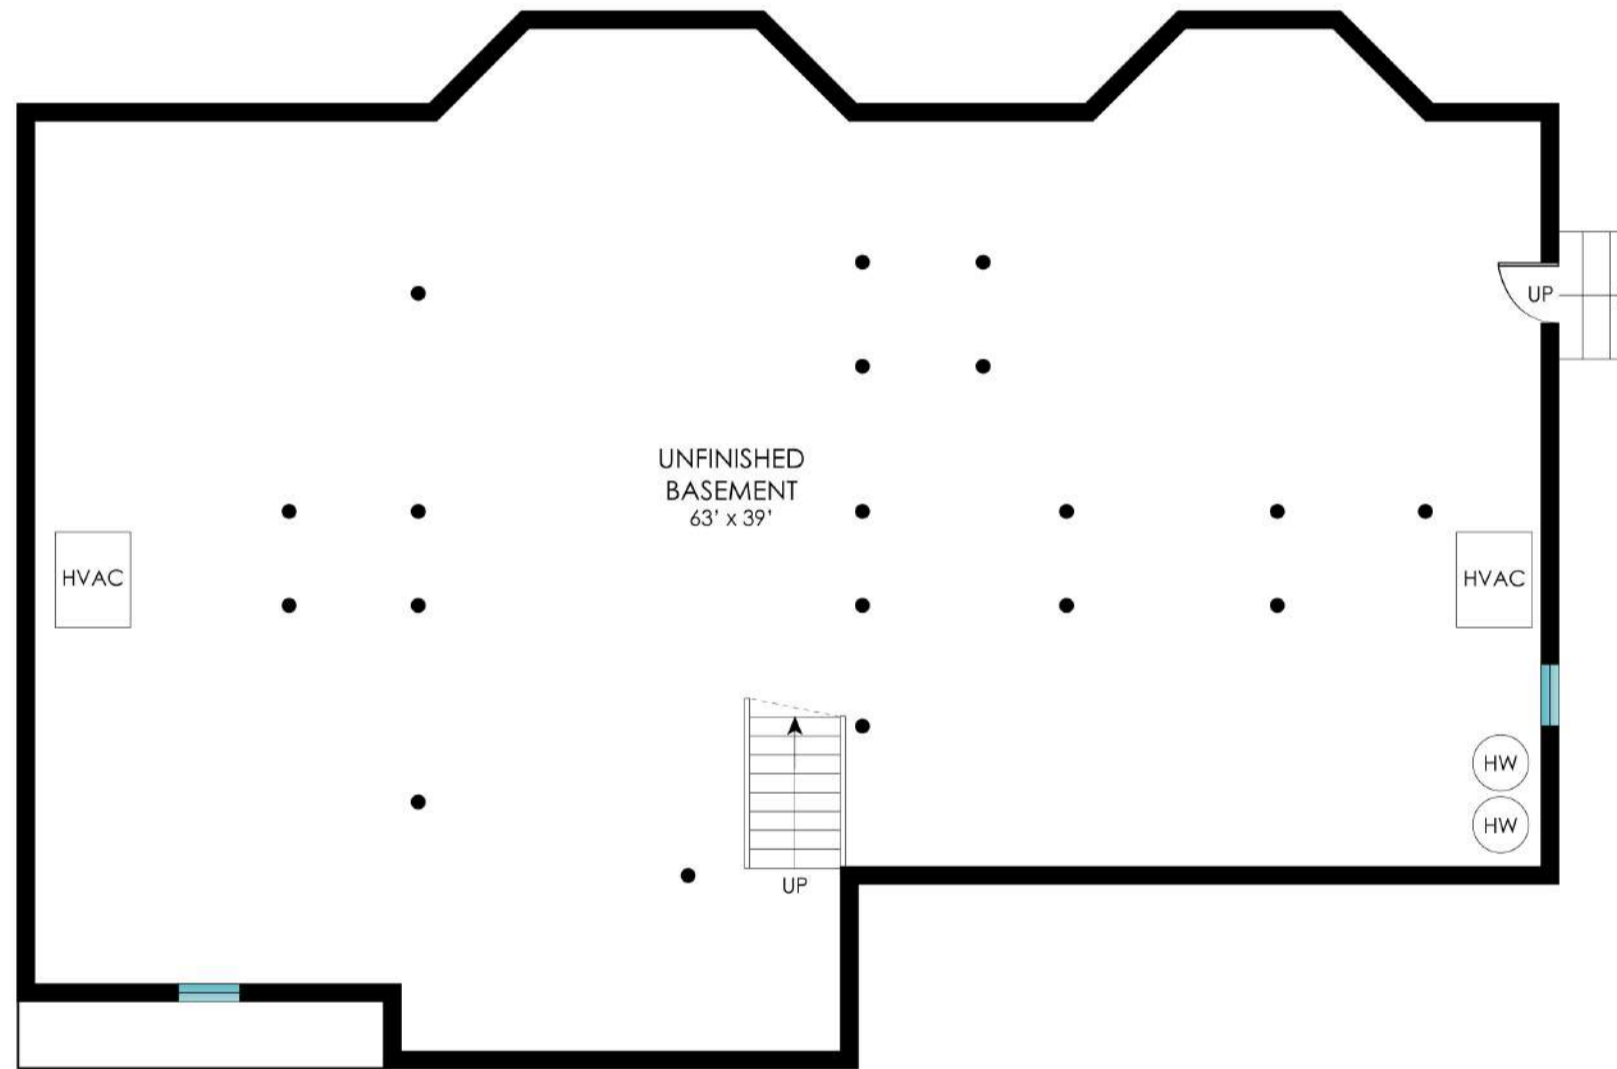

17 OLD SCHOOLHOUSE LANE  
EAST HAMPTON, NY

**Sotheby's**  
INTERNATIONAL REALTY

1ST FLOOR - 3140 SF  
GARAGE - 600 SF  
PORCH - 270 SF

17 OLD SCHOOLHOUSE LANE  
EAST HAMPTON, NY

**Sotheby's**  
INTERNATIONAL REALTY

2ND FLOOR - 1150 SF  
UNFINISHED - 470 SF  
ATTIC - 750 SF

17 OLD SCHOOLHOUSE LANE  
EAST HAMPTON, NY

**Sotheby's**  
INTERNATIONAL REALTY

**BASEMENT - 2320 SF**

17 OLD SCHOOLHOUSE LANE  
EAST HAMPTON, NY