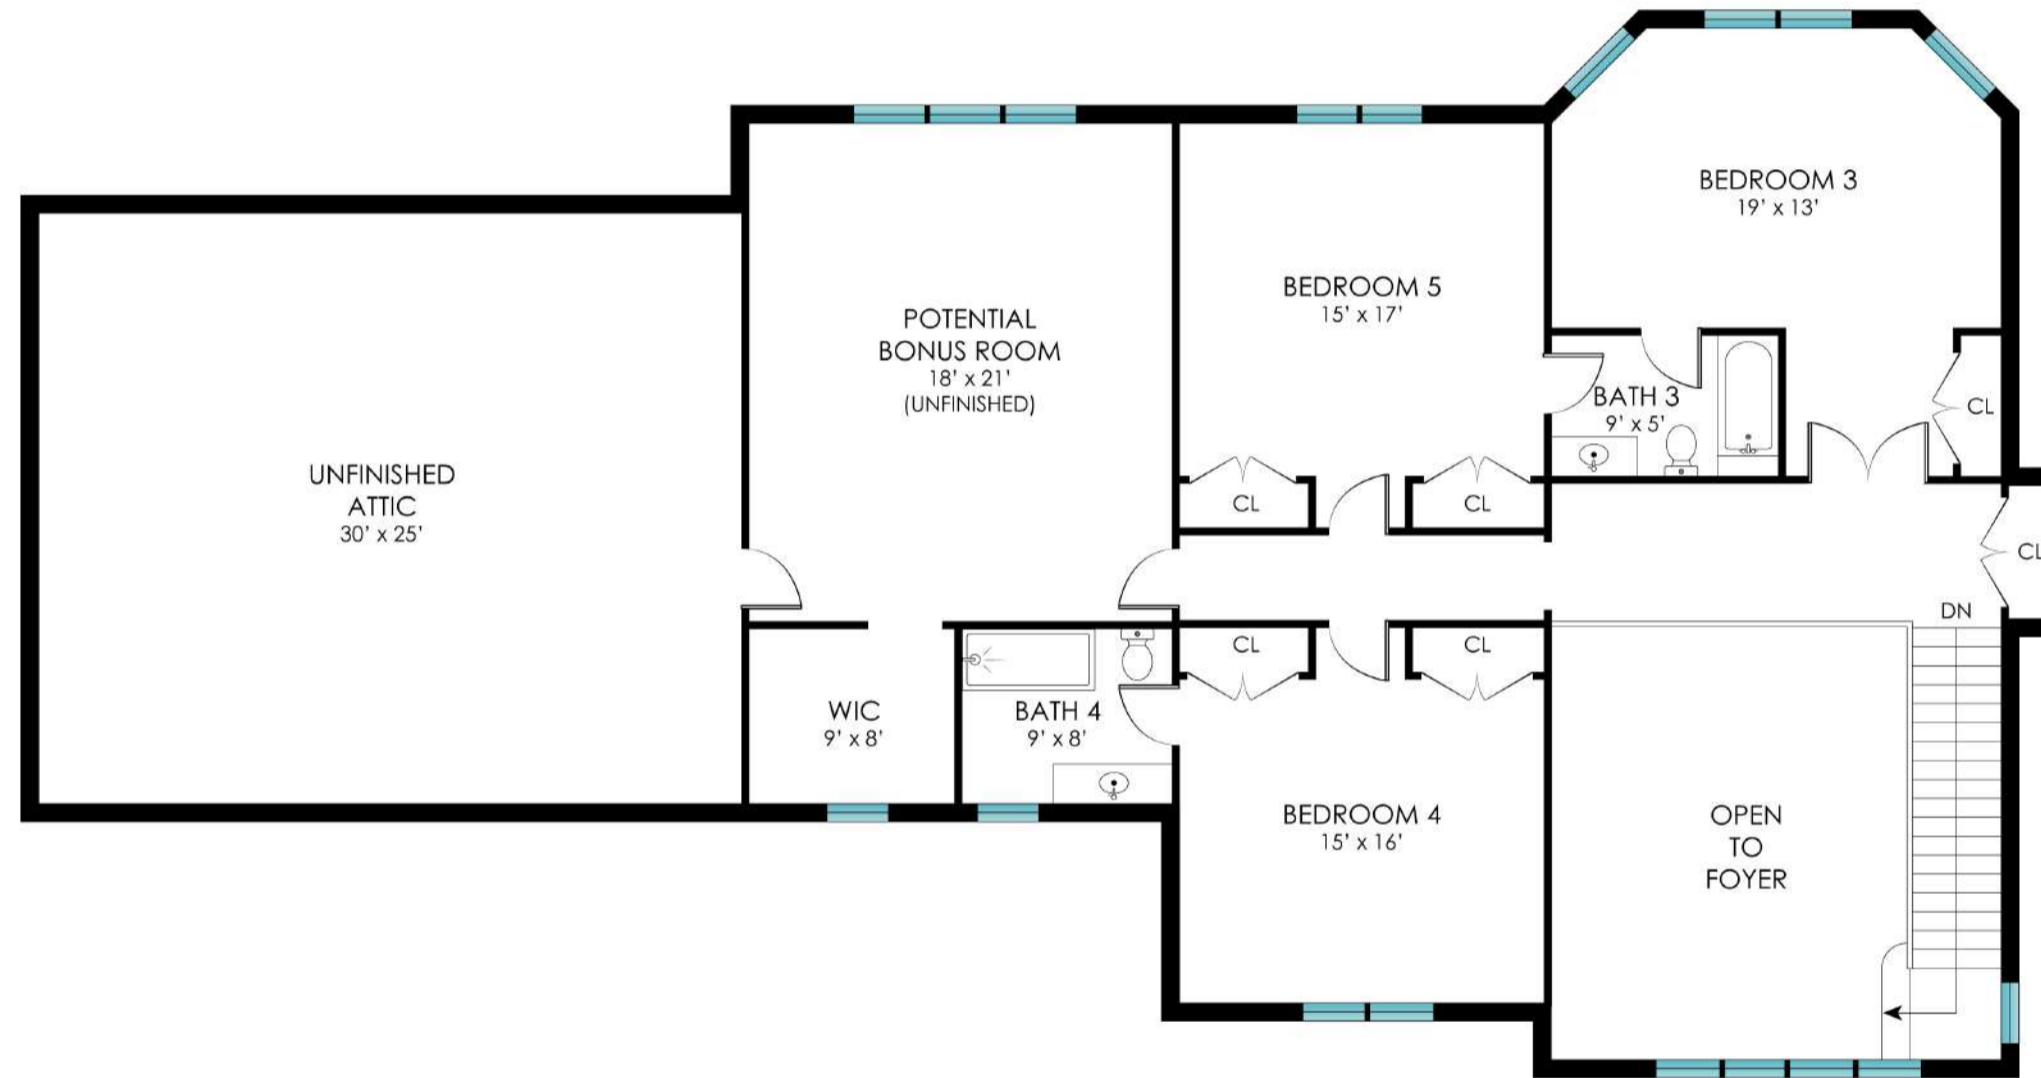

17 OLD SCHOOLHOUSE LANE  
EAST HAMPTON, NY

**Sotheby's**  
INTERNATIONAL REALTY

1ST FLOOR - 3140 SF  
GARAGE - 600 SF  
PORCH - 270 SF

17 OLD SCHOOLHOUSE LANE  
EAST HAMPTON, NY

**Sotheby's**  
INTERNATIONAL REALTY

2ND FLOOR - 1150 SF  
UNFINISHED - 470 SF  
ATTIC - 750 SF

17 OLD SCHOOLHOUSE LANE  
EAST HAMPTON, NY

**Sotheby's**  
INTERNATIONAL REALTY

**BASEMENT - 2320 SF**

17 OLD SCHOOLHOUSE LANE  
EAST HAMPTON, NY