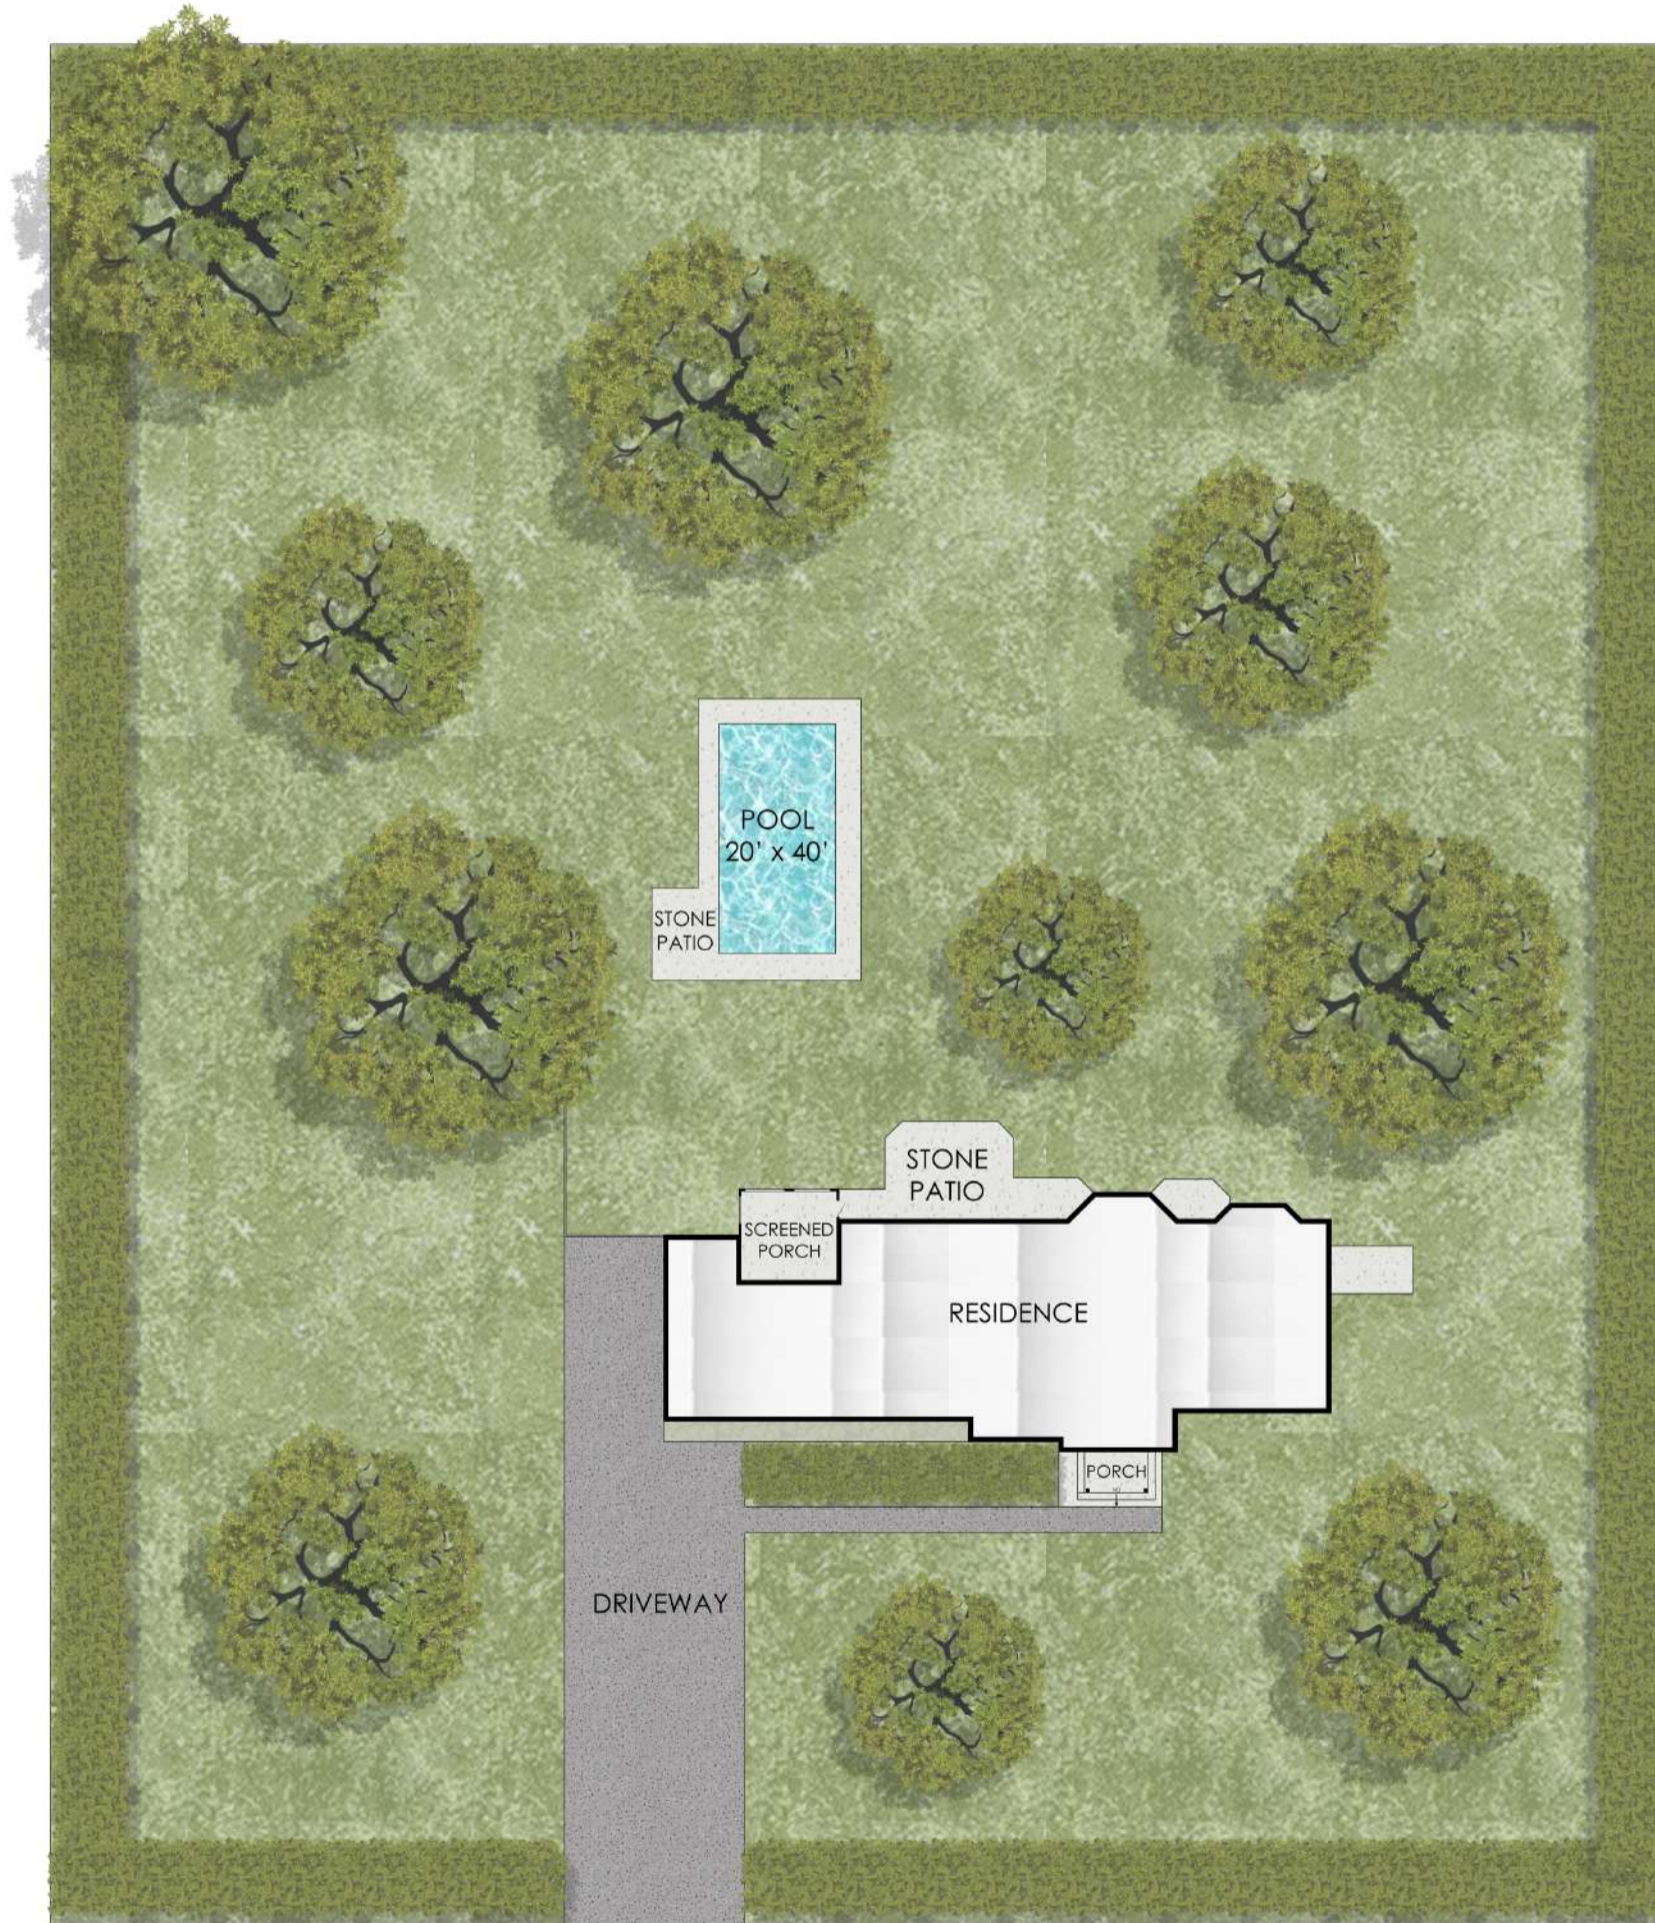

17 OLD SCHOOLHOUSE LANE
EAST HAMPTON, NY

Sotheby's
INTERNATIONAL REALTY

SITE PLAN

Plans shown are for presentation purposes only and are not part of any legal document or title. They are subject to errors, omissions, inaccuracies and should not be used as a sole and accurate reference. Interested parties should make their own inquiries using independent sources.