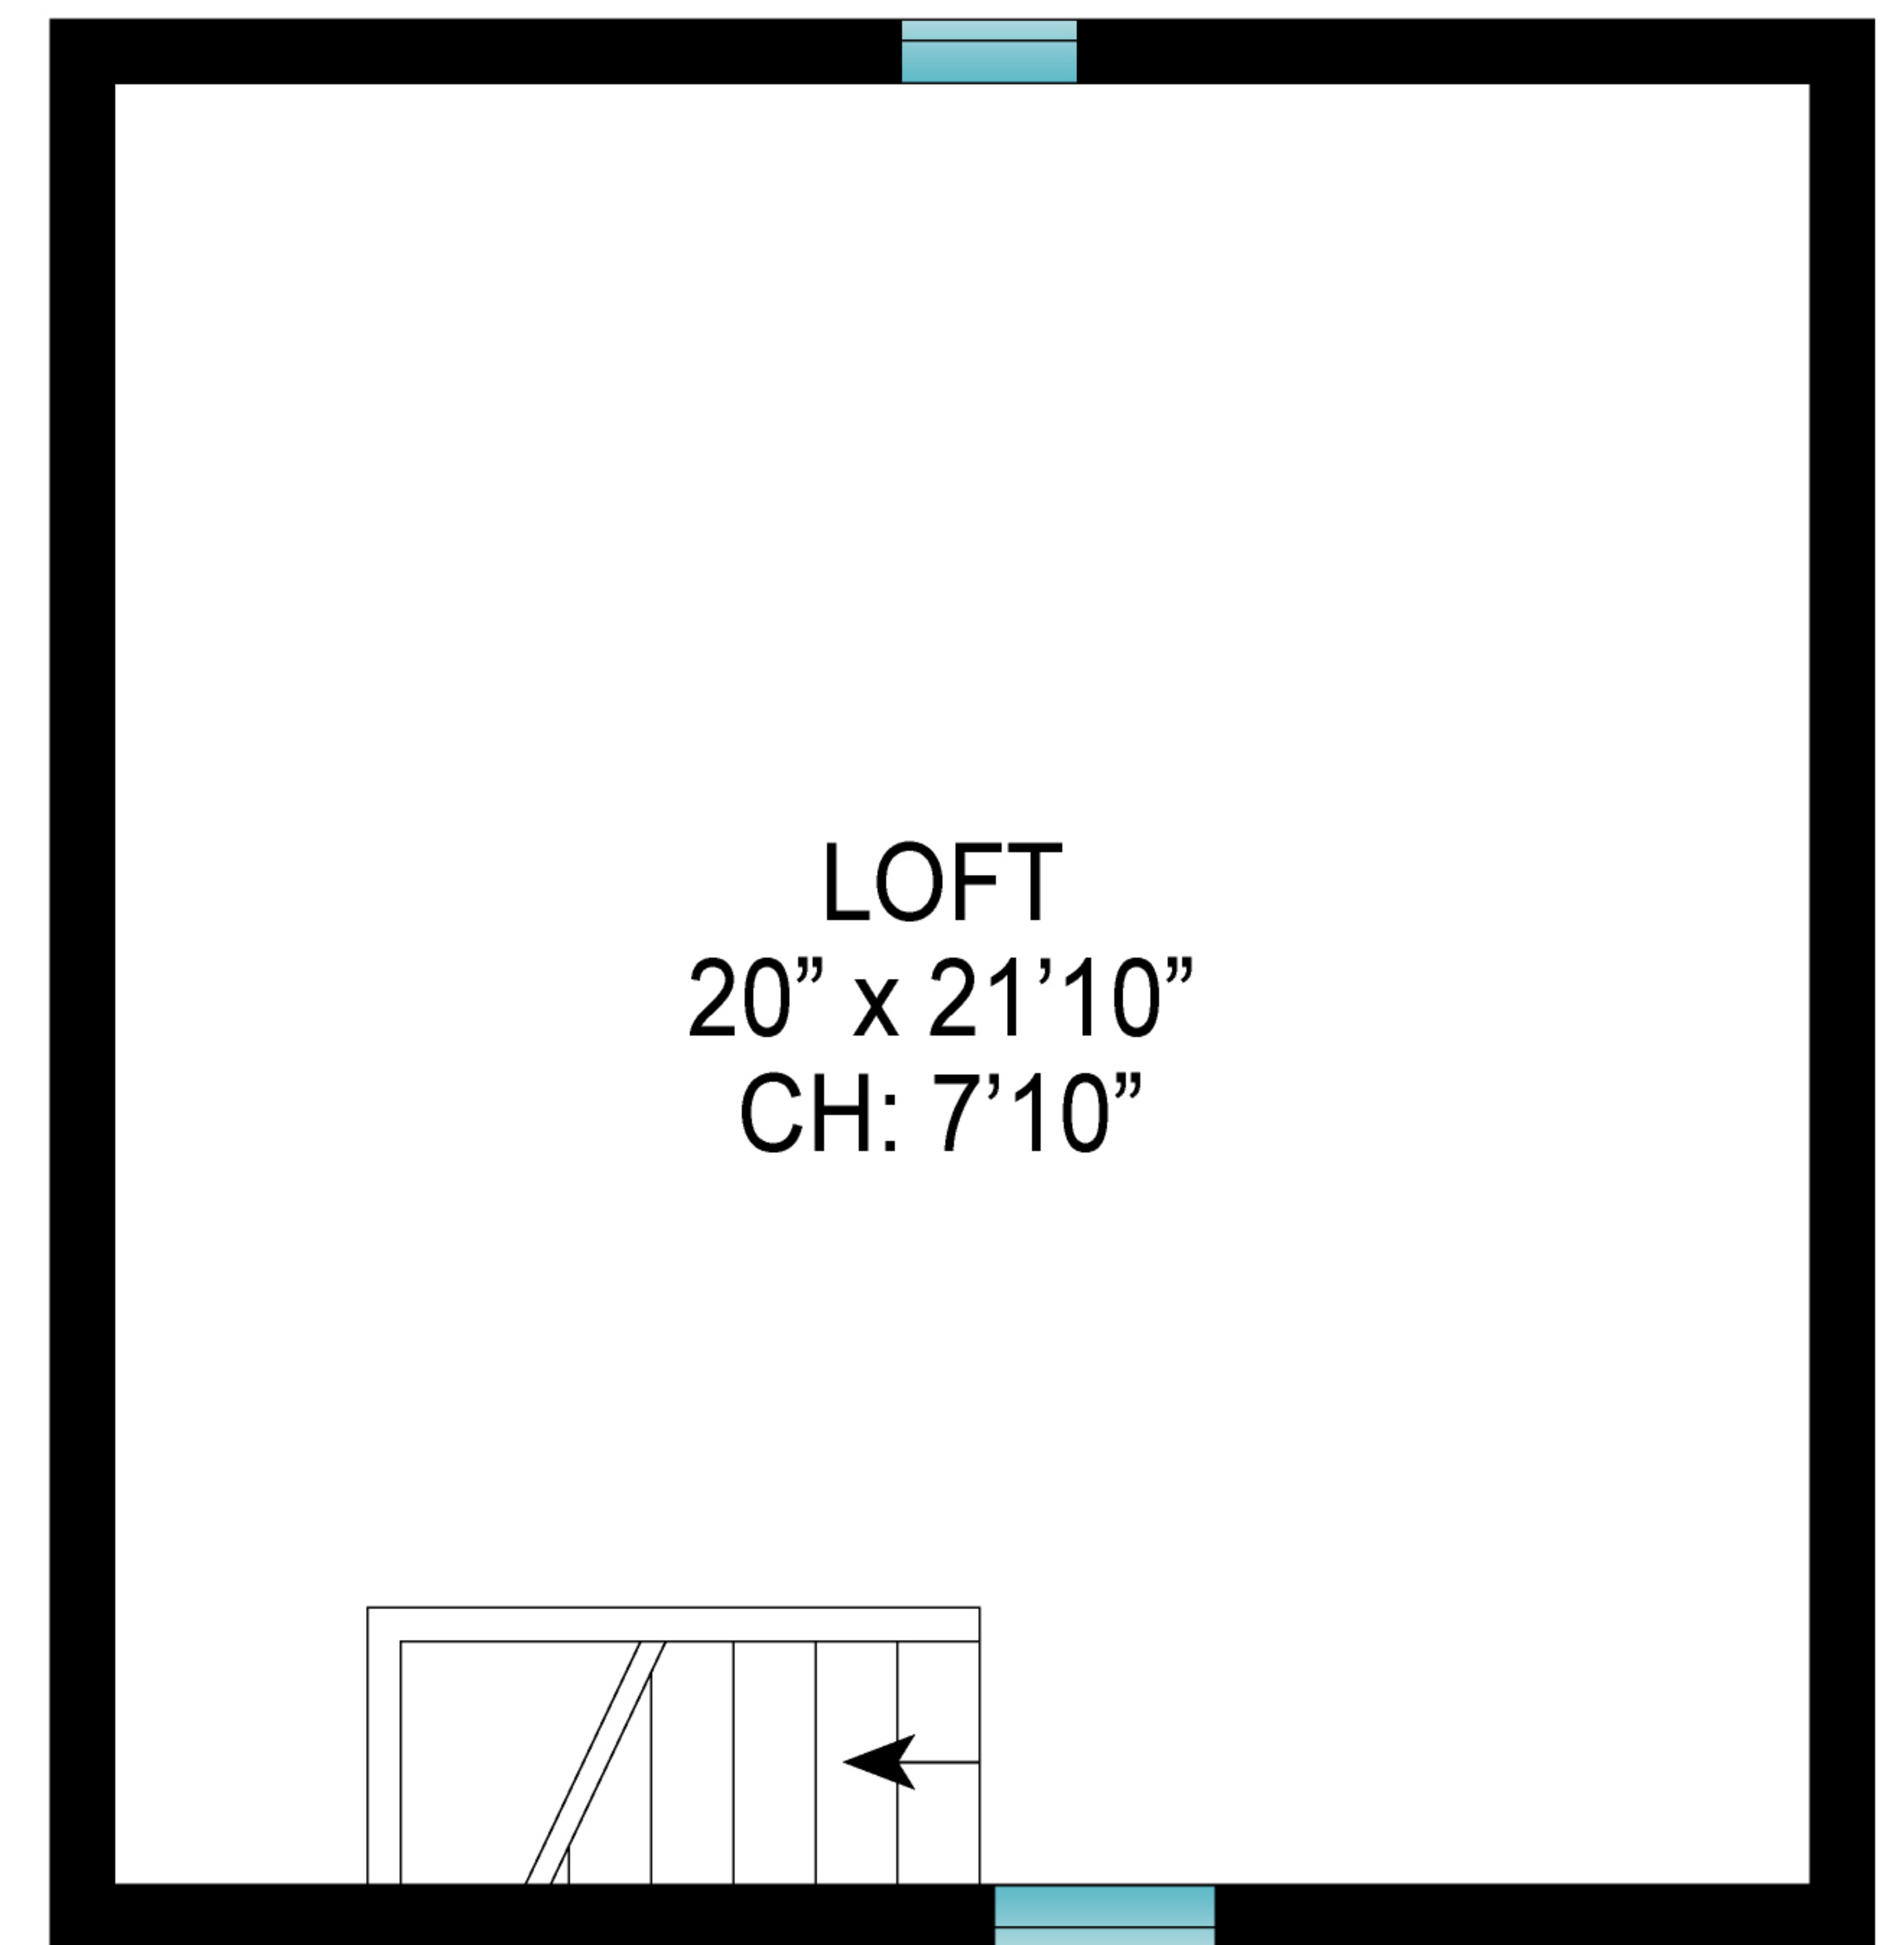

FIRST FLOOR INT: 1,800 SQ FT
 FIRST FLOOR OUT: 400 SQ FT
 SECOND FLOOR INT: 1,000 SQ FT
 BASEMENT INT: 1,500 SQ FT
 POOL HOUSE: 420 SQ FT
 LOFT: 420 SQ FT
 CABANA: 182 SQ FT
 POOL: 800 SQ FT
 TOTAL INT: 5,322 SQ FT
 TOTAL OUT: 1,200 SQ FT
 TOTAL: 6,522 SQ FT

94 Post Lane, Southampton

SECOND FLOOR
 CEILING HEIGHT: 7'

SECOND FLOOR INT: 1,000 SQ FT

Scale in feet. Indicative only. Dimensions are approximate. All information contained herein is gathered from sources we believe to be reliable. However, we cannot guarantee its accuracy and interested persons should rely on their own inquiries.

94 Post Lane, Southampton

BASEMENT
CEILING HEIGHT: 7'

BASEMENT INT: 1,500 SQ FT

Scale in feet. Indicative only. Dimensions are approximate. All information contained herein is gathered from sources we believe to be reliable. However, we cannot guarantee its accuracy and interested persons should rely on their own inquiries.

94 Post Lane, Southampton

**POOL HOUSE
LOFT**

POOL HOUSE: 420 SQ FT
LOFT: 420 SQ FT

Scale in feet. Indicative only. Dimensions are approximate. All information contained herein is gathered from sources we believe to be reliable. However, we cannot guarantee its accuracy and interested persons should rely on their own inquiries .