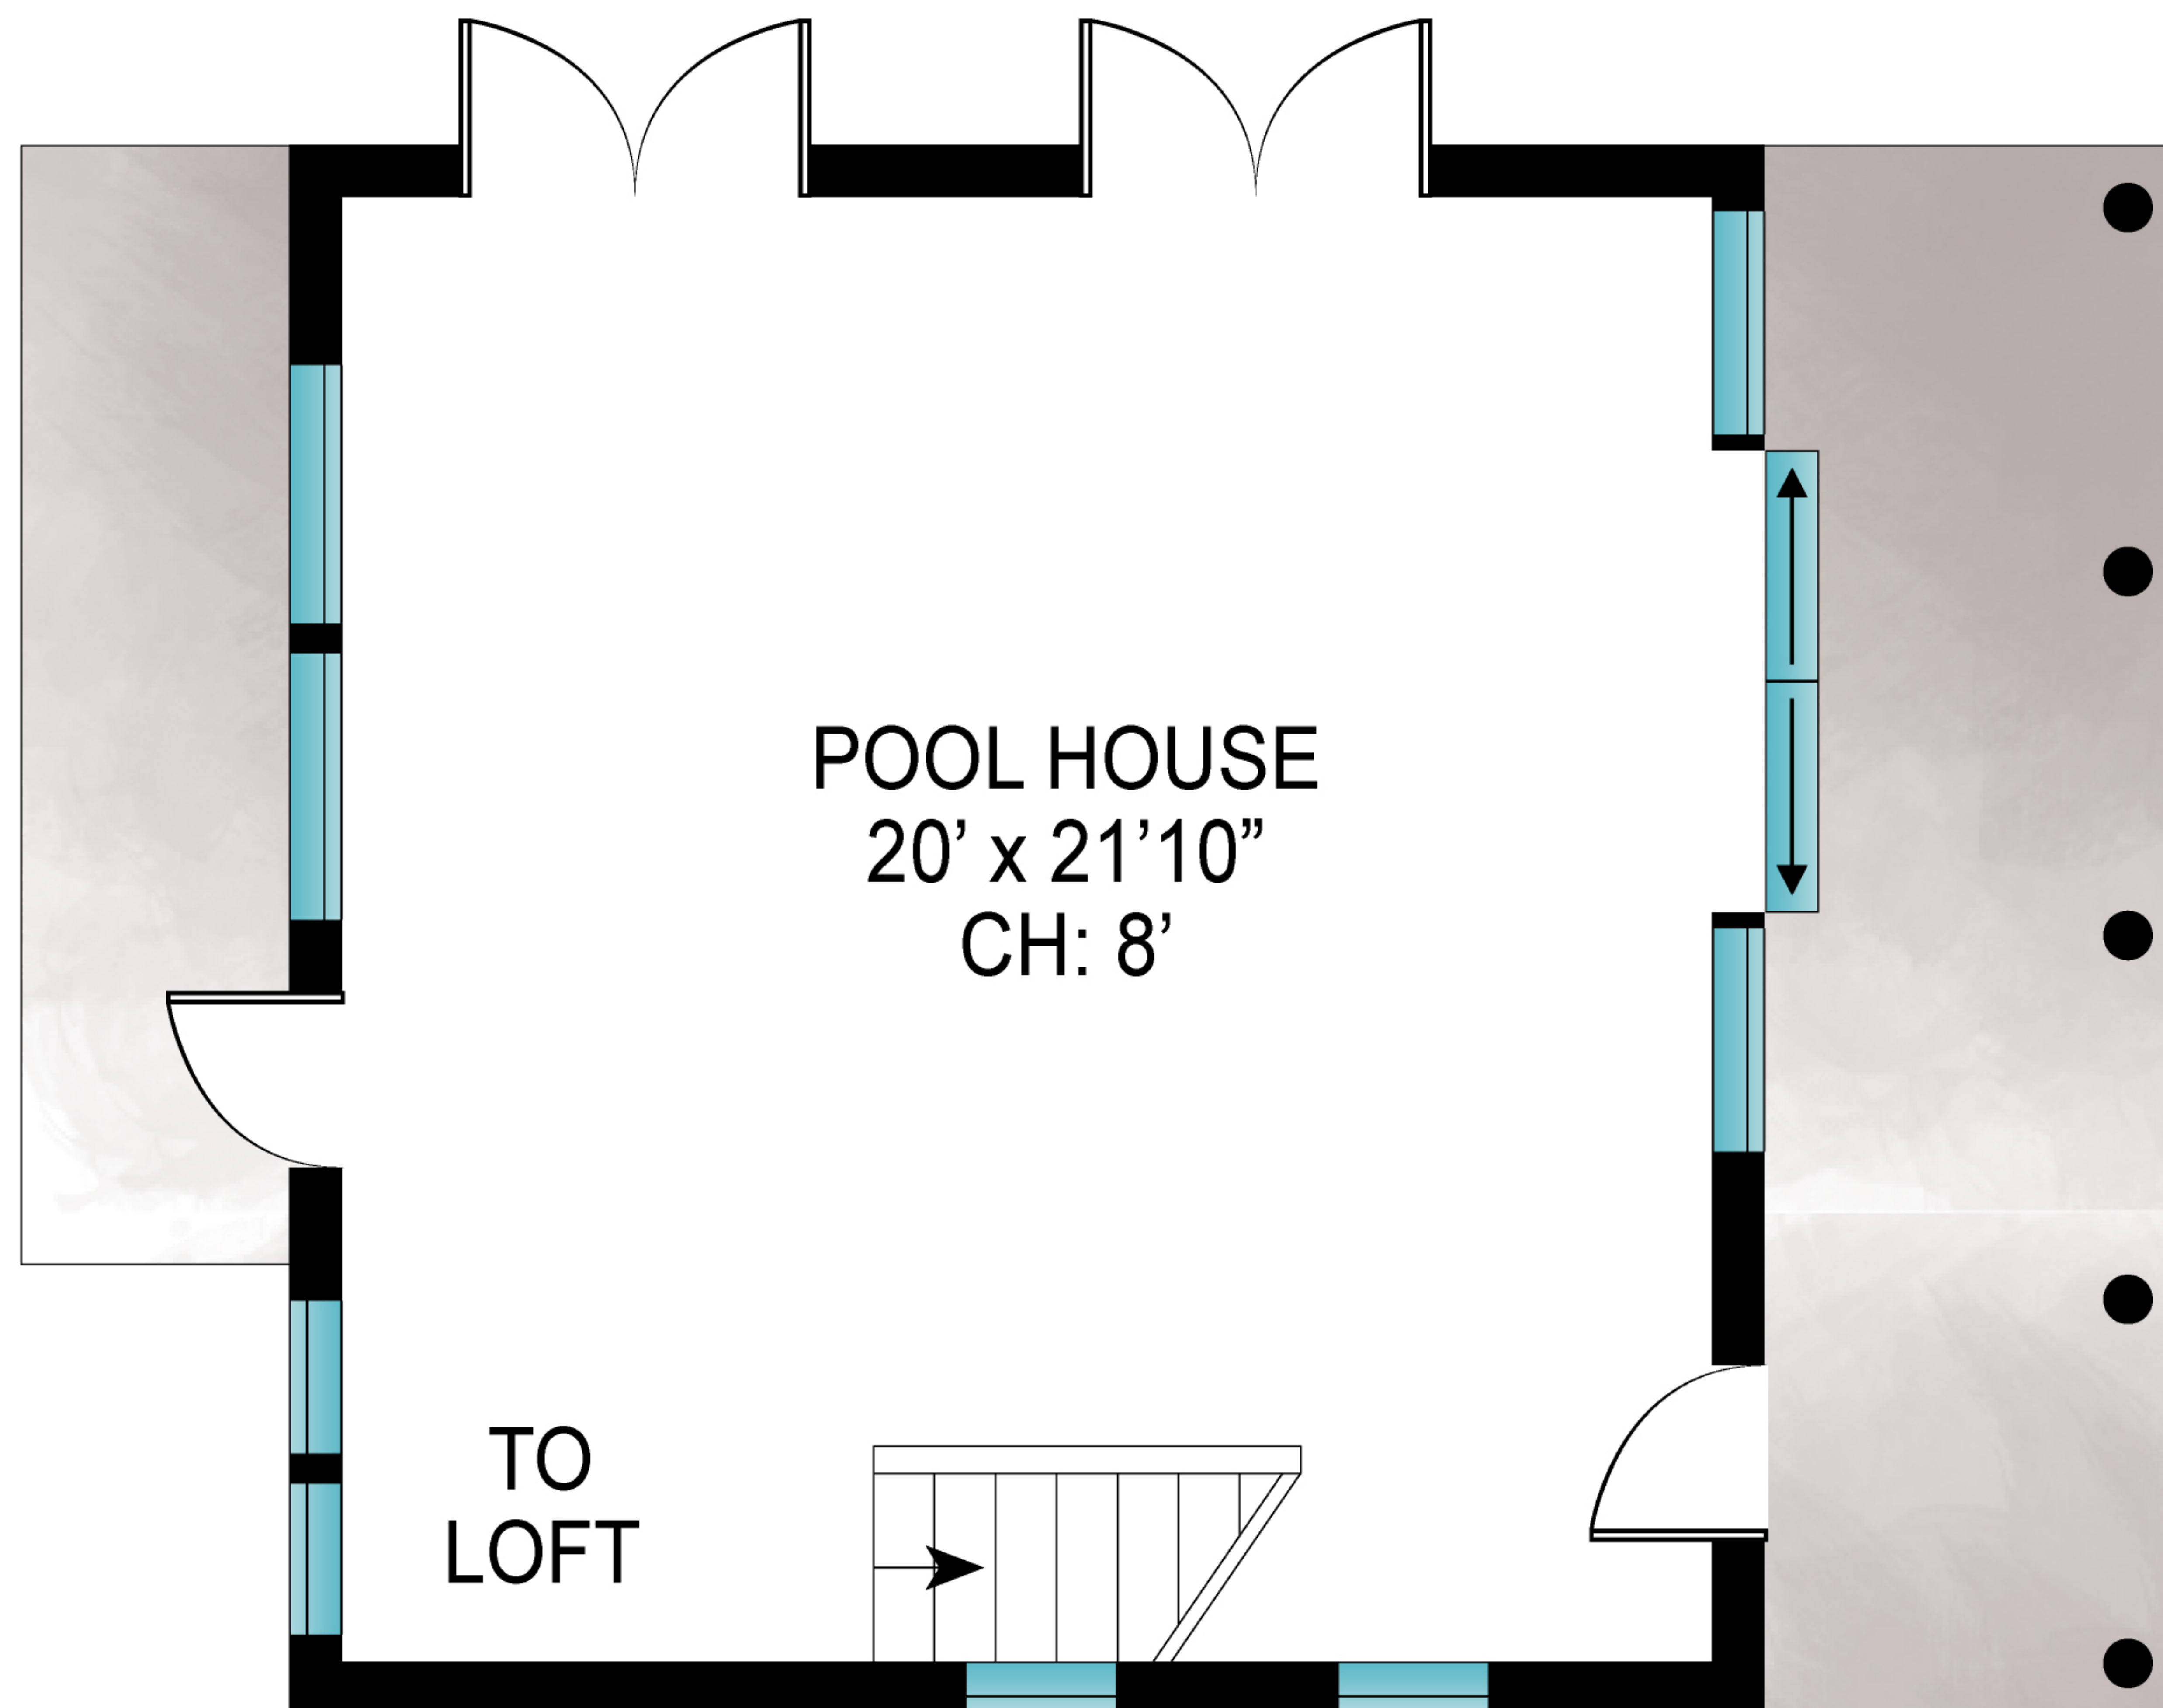

94 Post Lane, Southampton

SECOND FLOOR
 CEILING HEIGHT: 7'

SECOND FLOOR INT: 1,000 SQ FT

Scale in feet. Indicative only. Dimensions are approximate. All information contained herein is gathered from sources we believe to be reliable. However, we cannot guarantee its accuracy and interested persons should rely on their own inquiries.

94 Post Lane, Southampton

BASEMENT
CEILING HEIGHT: 7'

BASEMENT INT: 1,500 SQ FT

Scale in feet. Indicative only. Dimensions are approximate. All information contained herein is gathered from sources we believe to be reliable. However, we cannot guarantee its accuracy and interested persons should rely on their own inquiries.

94 Post Lane, Southampton

**POOL HOUSE
LOFT**

POOL HOUSE: 420 SQ FT
LOFT: 420 SQ FT

Scale in feet. Indicative only. Dimensions are approximate. All information contained herein is gathered from sources we believe to be reliable. However, we cannot guarantee its accuracy and interested persons should rely on their own inquiries .

94 Post Lane, Southampton

Sotheby's
INTERNATIONAL REALTY

CABANA: 182 SQ FT
POOL: 800 SQ FT

Scale in feet. Indicative only. Dimensions are approximate. All information contained herein is gathered from sources we believe to be reliable. However, we cannot guarantee its accuracy and interested persons should rely on their own inquiries.