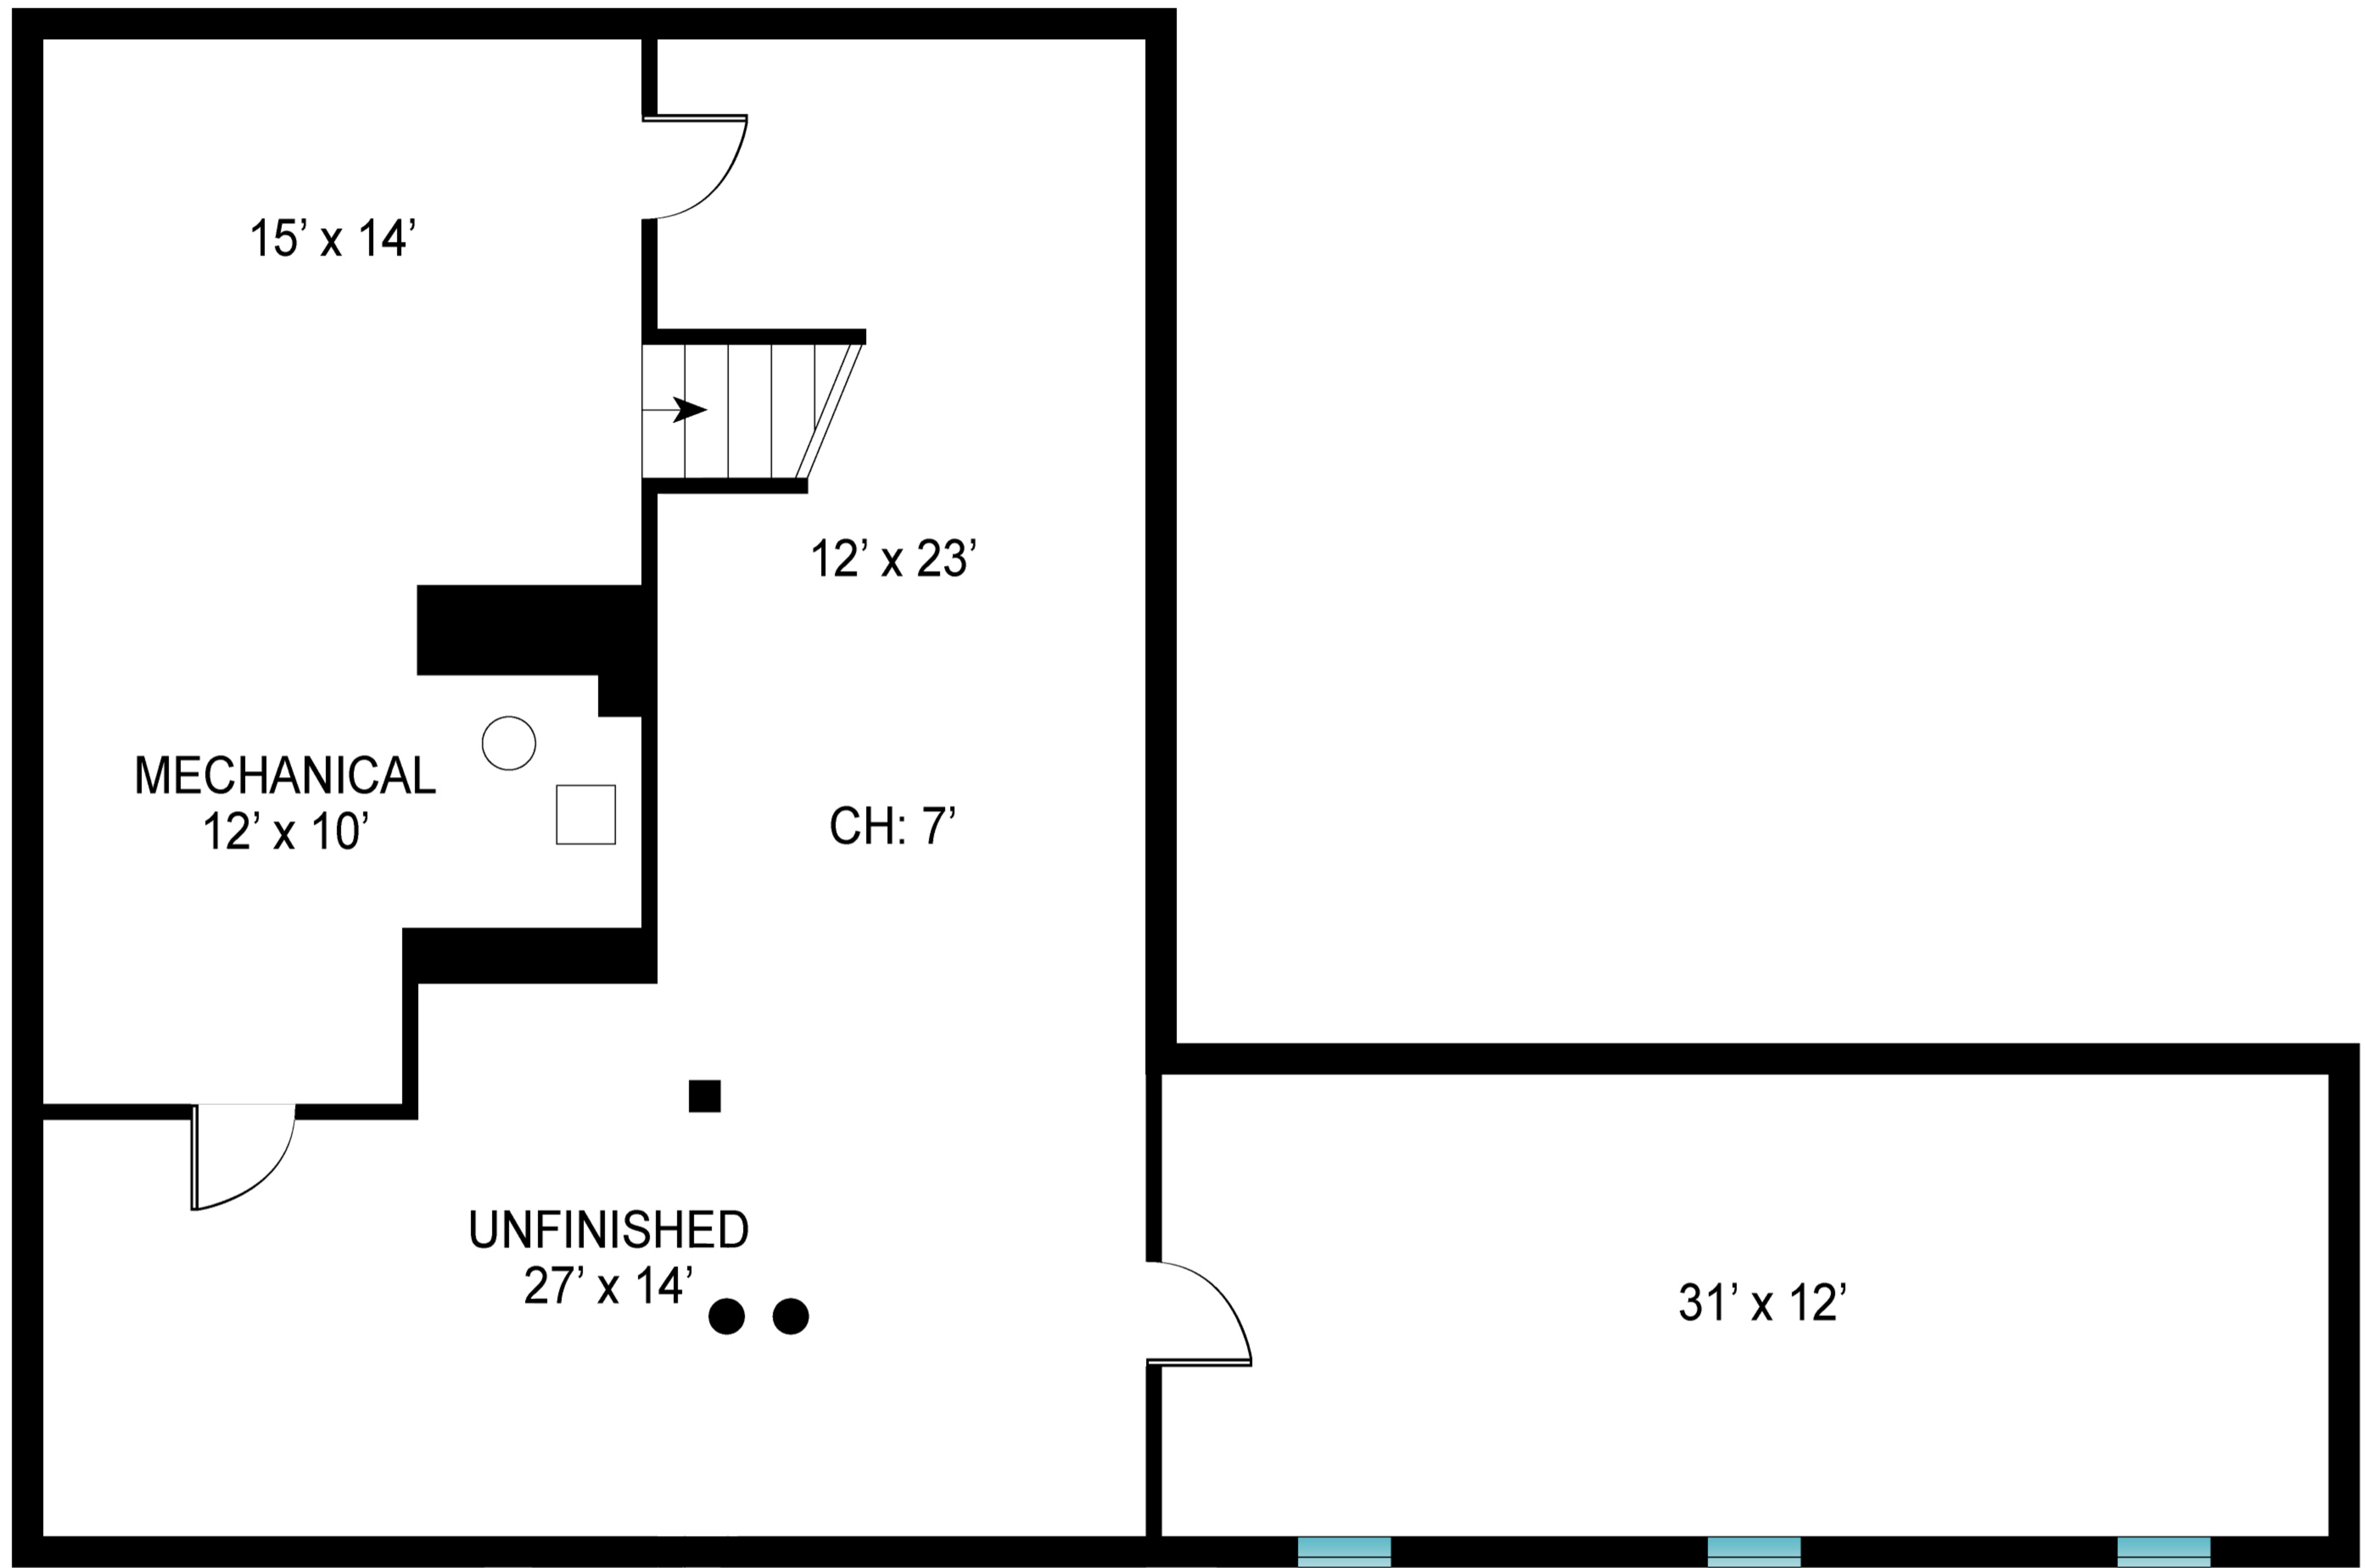

BASEMENT
CEILING HEIGHT: 7'

BASEMENT INT: 1,500 SQ FT

Scale in feet. Indicative only. Dimensions are approximate. All information contained herein is gathered from sources we believe to be reliable. However, we cannot guarantee its accuracy and interested persons should rely on their own inquiries.

94 Post Lane, Southampton