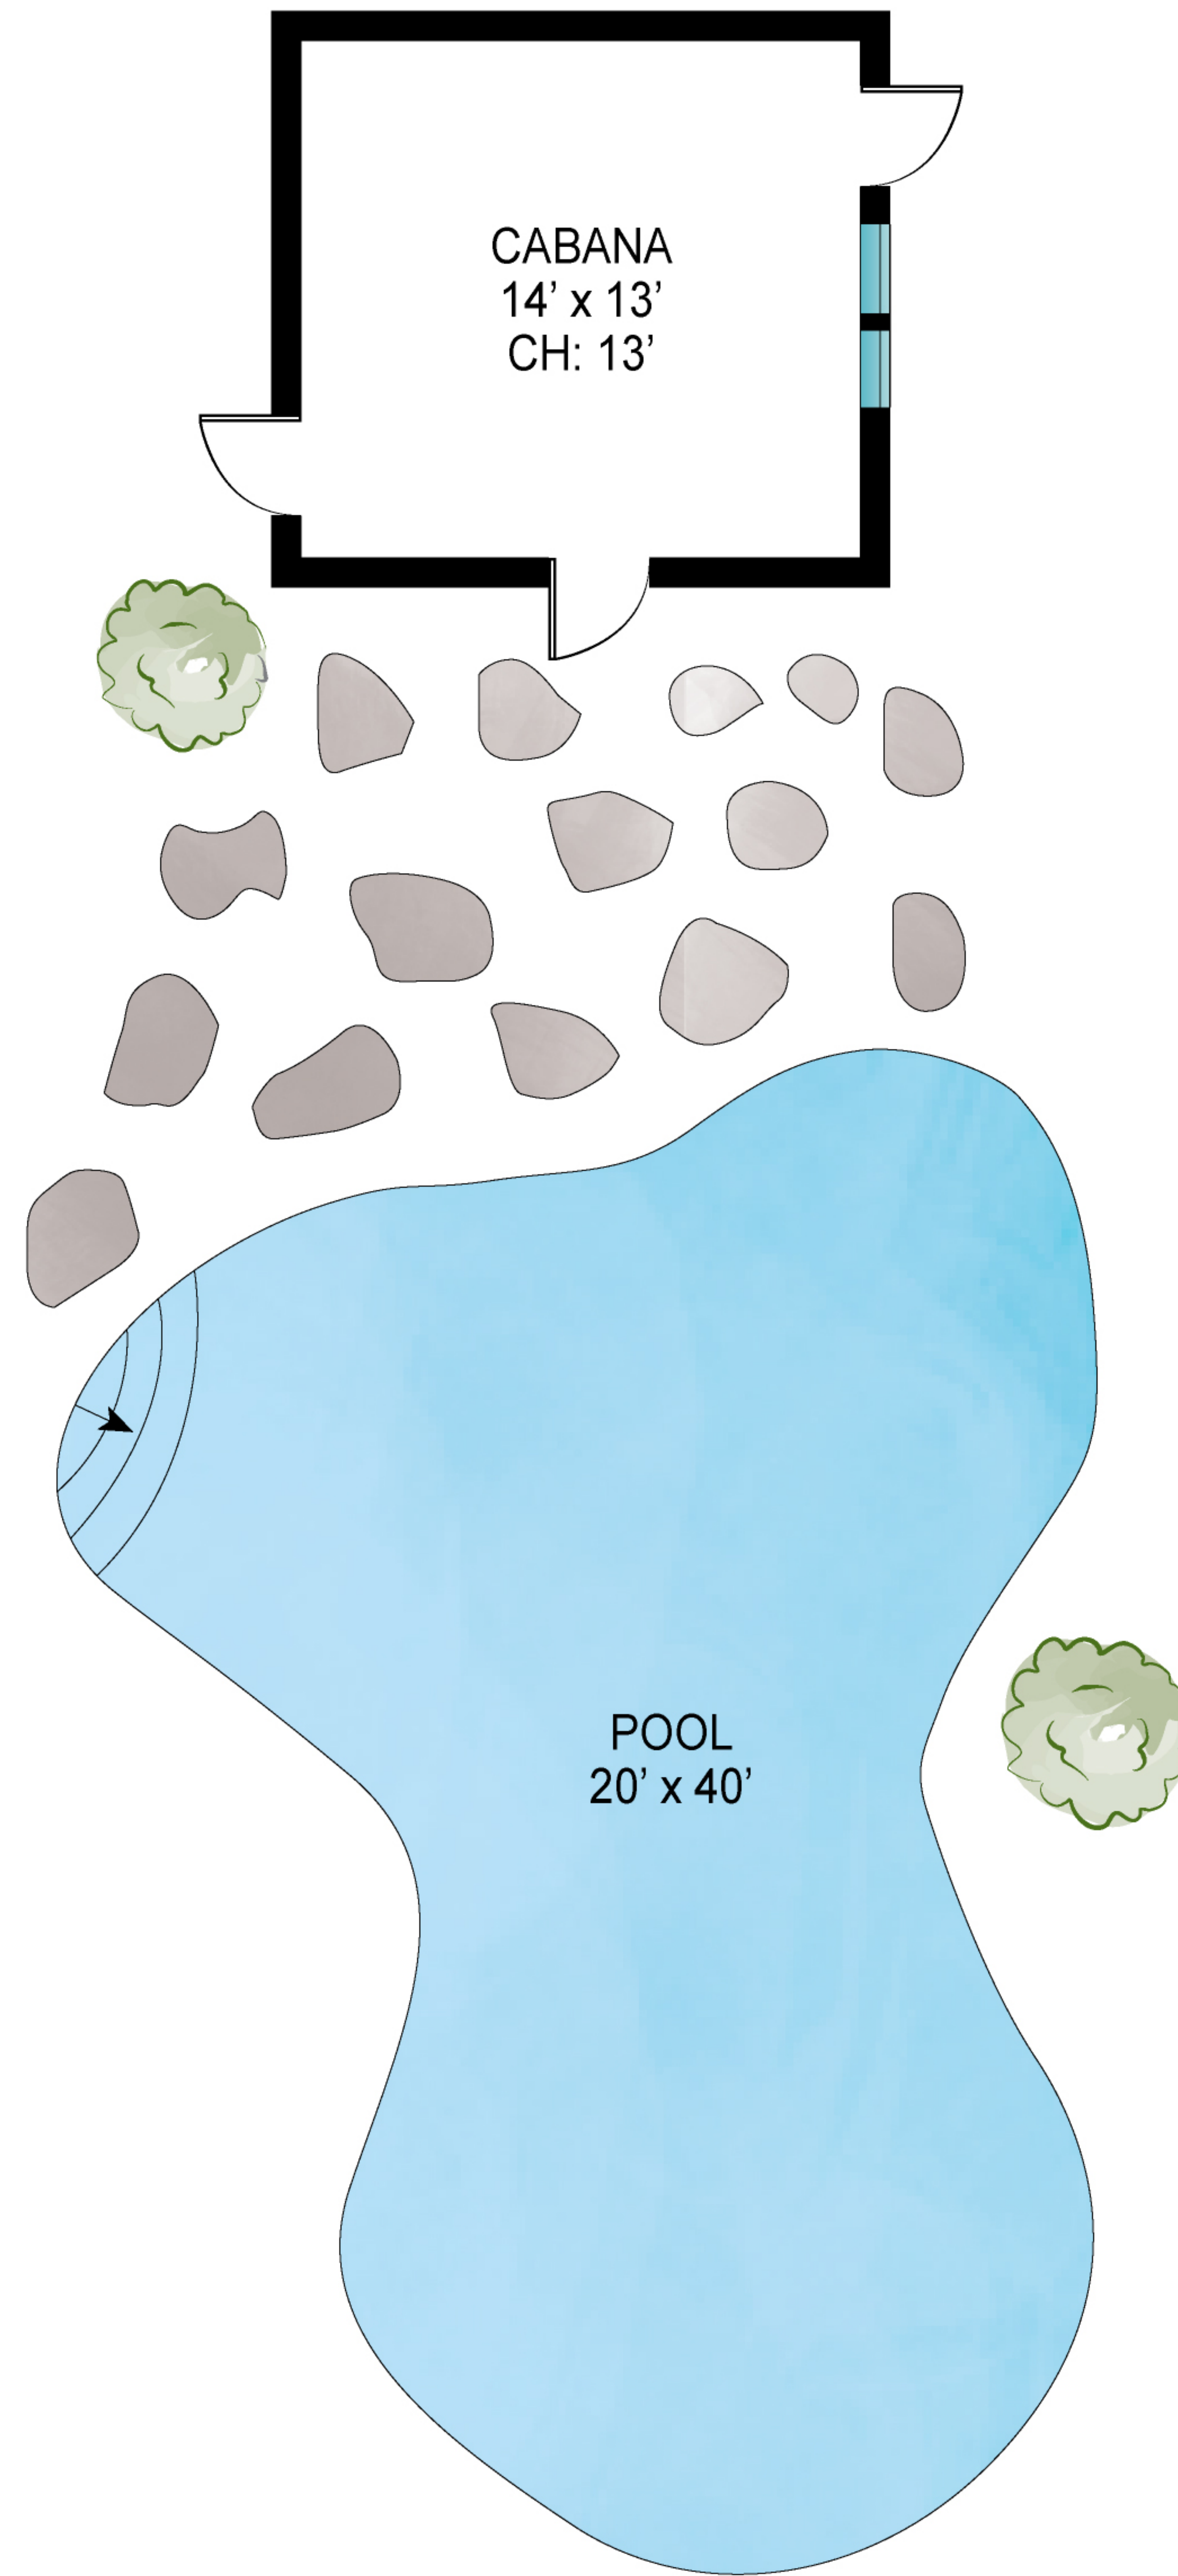

CABANA: 182 SQ FT
POOL: 800 SQ FT

Scale in feet. Indicative only. Dimensions are approximate. All information contained herein is gathered from sources we believe to be reliable. However, we cannot guarantee its accuracy and interested persons should rely on their own inquiries.

94 Post Lane, Southampton

Sotheby's
INTERNATIONAL REALTY