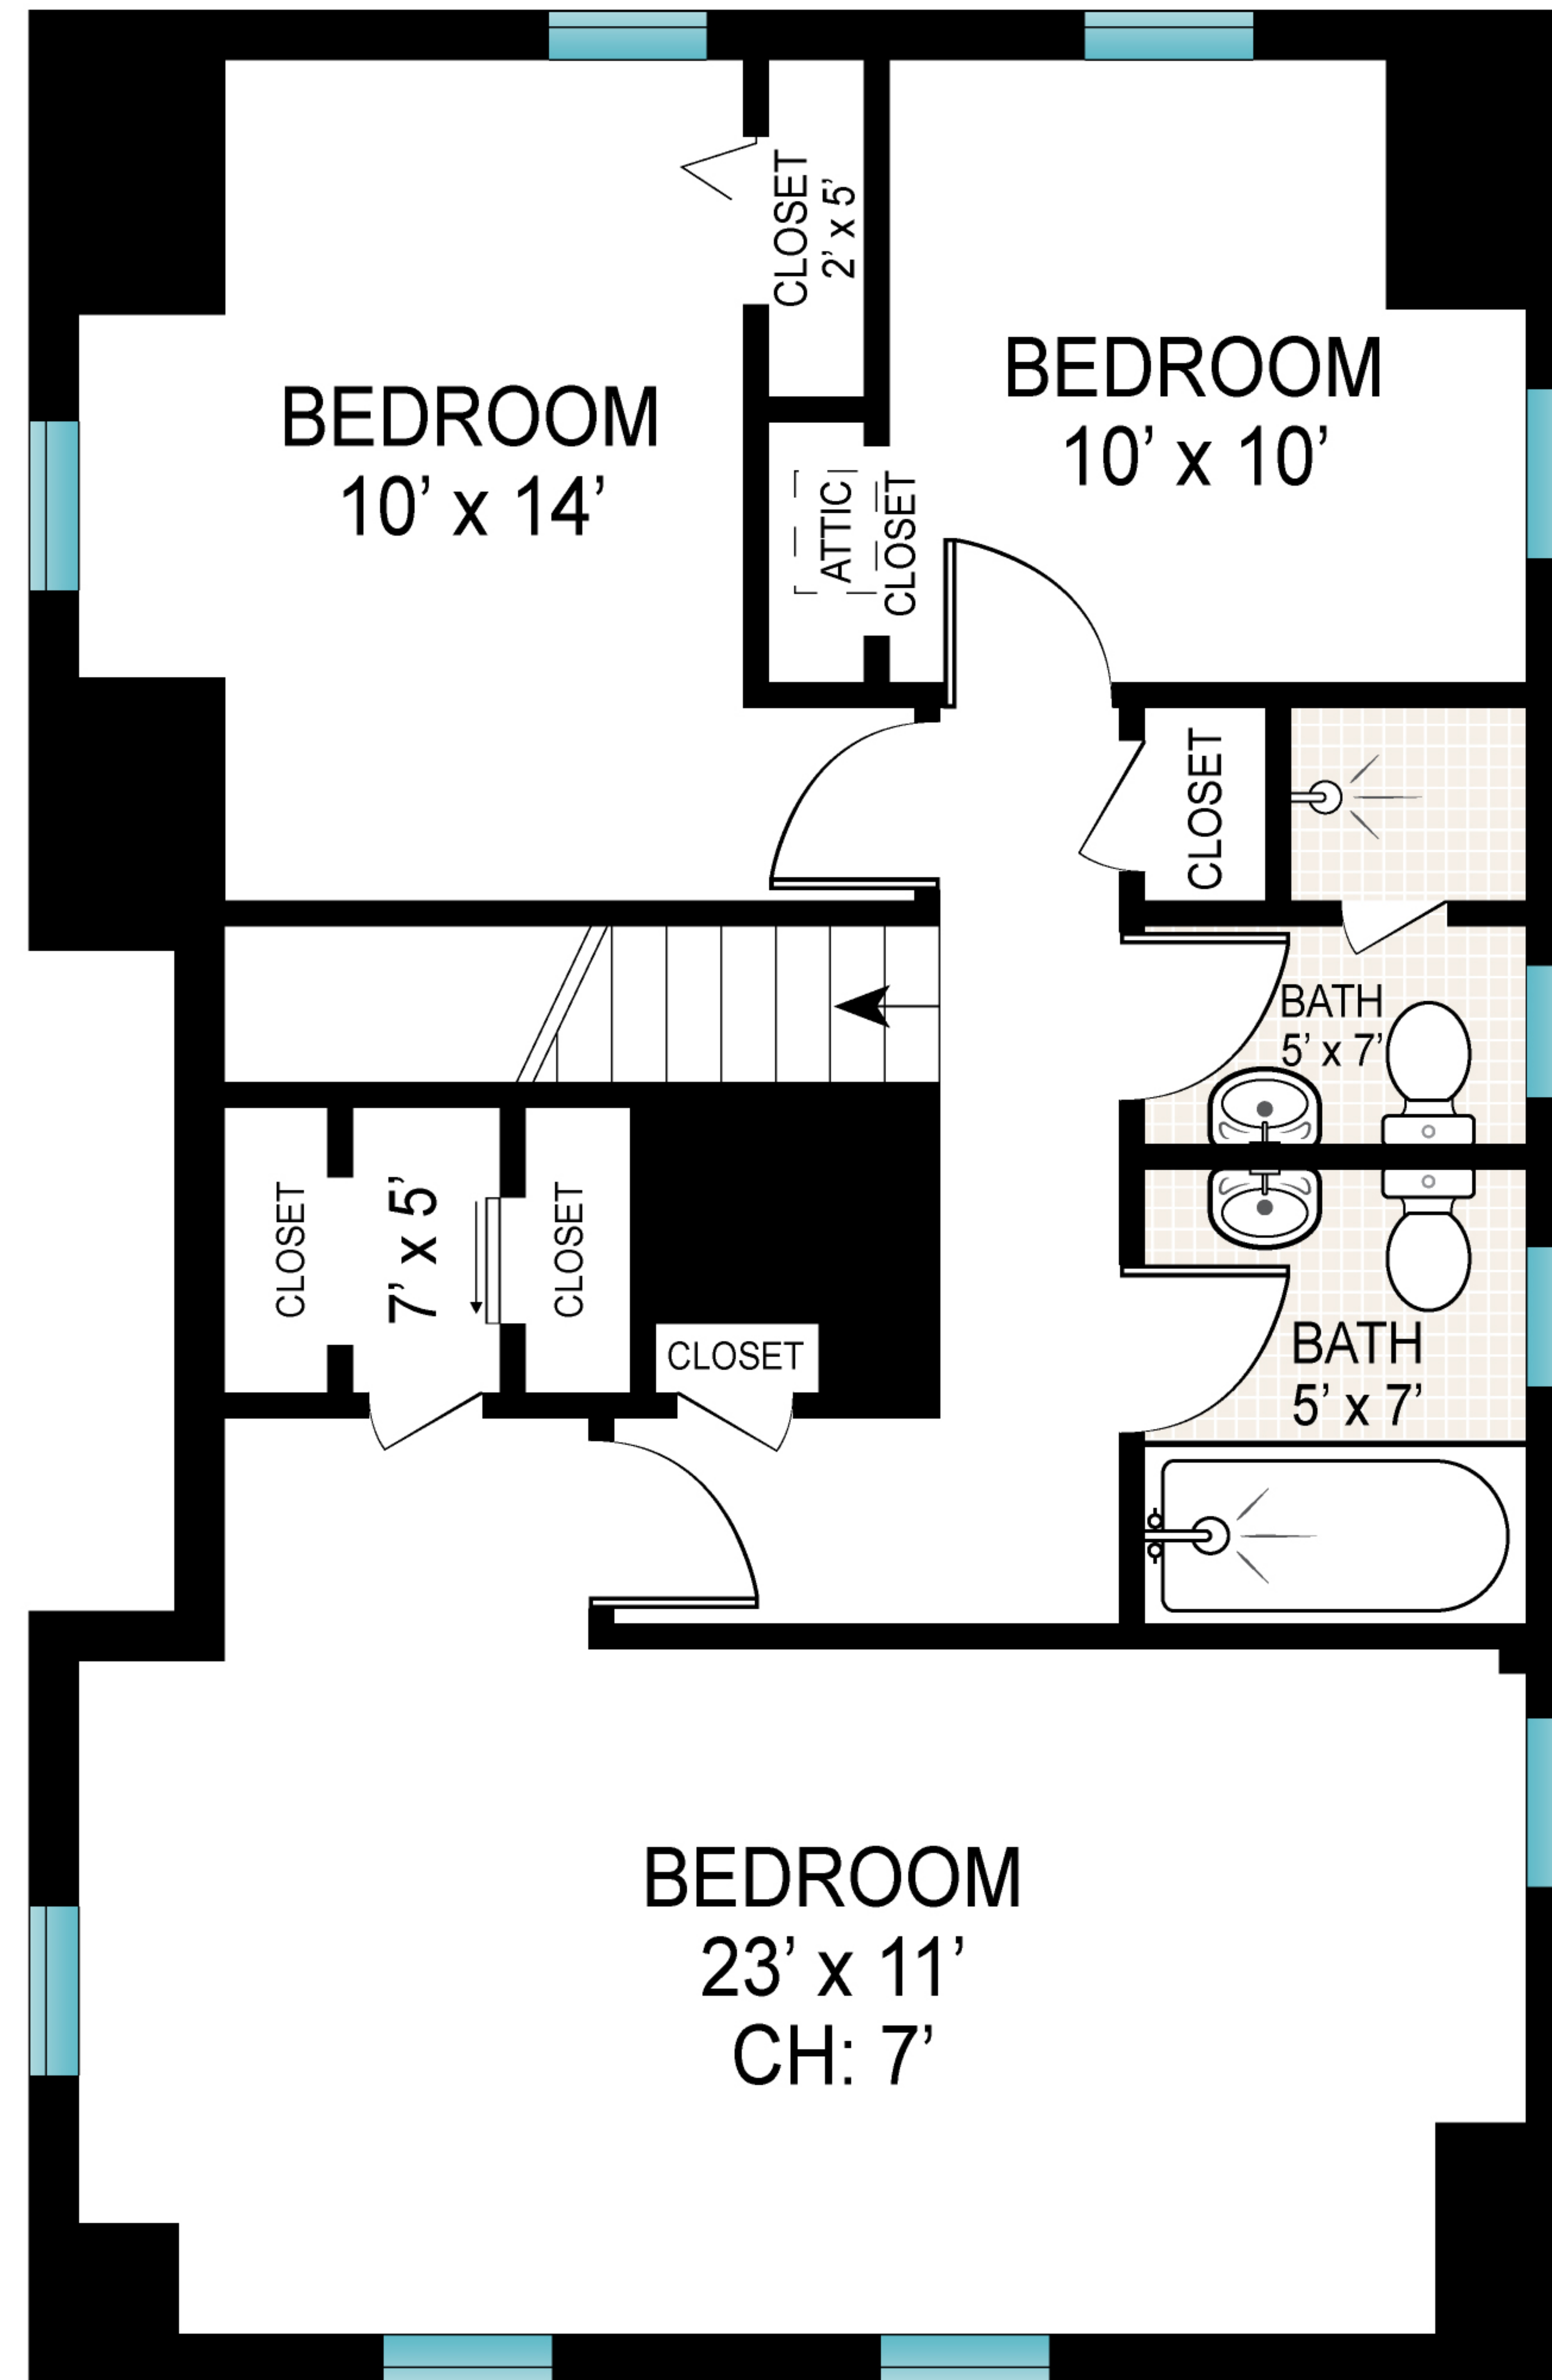

FIRST FLOOR INT: 1,800 SQ FT
 FIRST FLOOR OUT: 400 SQ FT
 SECOND FLOOR INT: 1,000 SQ FT
 BASEMENT INT: 1,500 SQ FT
 POOL HOUSE: 420 SQ FT
 LOFT: 420 SQ FT
 CABANA: 182 SQ FT
 POOL: 800 SQ FT
 TOTAL INT: 5,322 SQ FT
 TOTAL OUT: 1,200 SQ FT
 TOTAL: 6,522 SQ FT

Scale in feet. Indicative only. Dimensions are approximate. All information contained herein is gathered from sources we believe to be reliable. However, we cannot guarantee its accuracy and interested persons should rely on their own inquiries.

94 Post Lane, Southampton

SECOND FLOOR
 CEILING HEIGHT: 7'

SECOND FLOOR INT: 1,000 SQ FT

Scale in feet. Indicative only. Dimensions are approximate. All information contained herein is gathered from sources we believe to be reliable. However, we cannot guarantee its accuracy and interested persons should rely on their own inquiries.

94 Post Lane, Southampton

**POOL HOUSE
LOFT**

POOL HOUSE: 420 SQ FT
LOFT: 420 SQ FT

Scale in feet. Indicative only. Dimensions are approximate. All information contained herein is gathered from sources we believe to be reliable. However, we cannot guarantee its accuracy and interested persons should rely on their own inquiries .