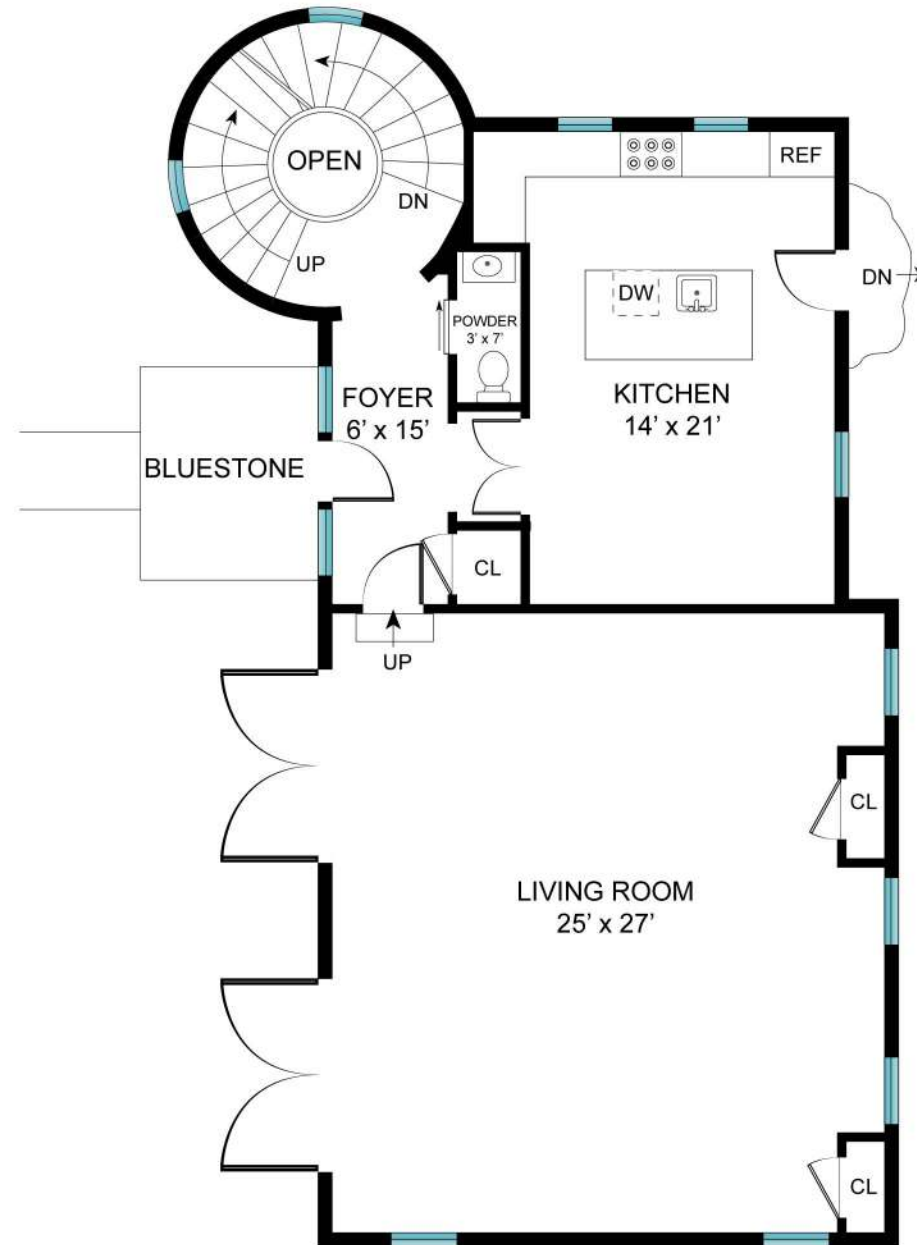

MAIN HOUSE  
1ST FLOOR - 1600 SF

145 ACCABONAC ROAD,  
EAST HAMPTON, NY

**Sotheby's**  
INTERNATIONAL REALTY

MAIN HOUSE  
2ND FLOOR - 1000 SF

145 ACCABONAC ROAD,  
EAST HAMPTON, NY

**Sotheby's**  
INTERNATIONAL REALTY

MAIN HOUSE  
LOWER LEVEL - 1450 SF

141 ACCABONAC ROAD,  
EAST HAMPTON, NY

**Sotheby's**  
INTERNATIONAL REALTY

CARRIAGE HOUSE  
1ST FLOOR - 1330 SF

141 ACCABONAC ROAD,  
EAST HAMPTON, NY

**Sotheby's**  
INTERNATIONAL REALTY

GUEST HOUSE  
LOWER LEVEL - 270 SF