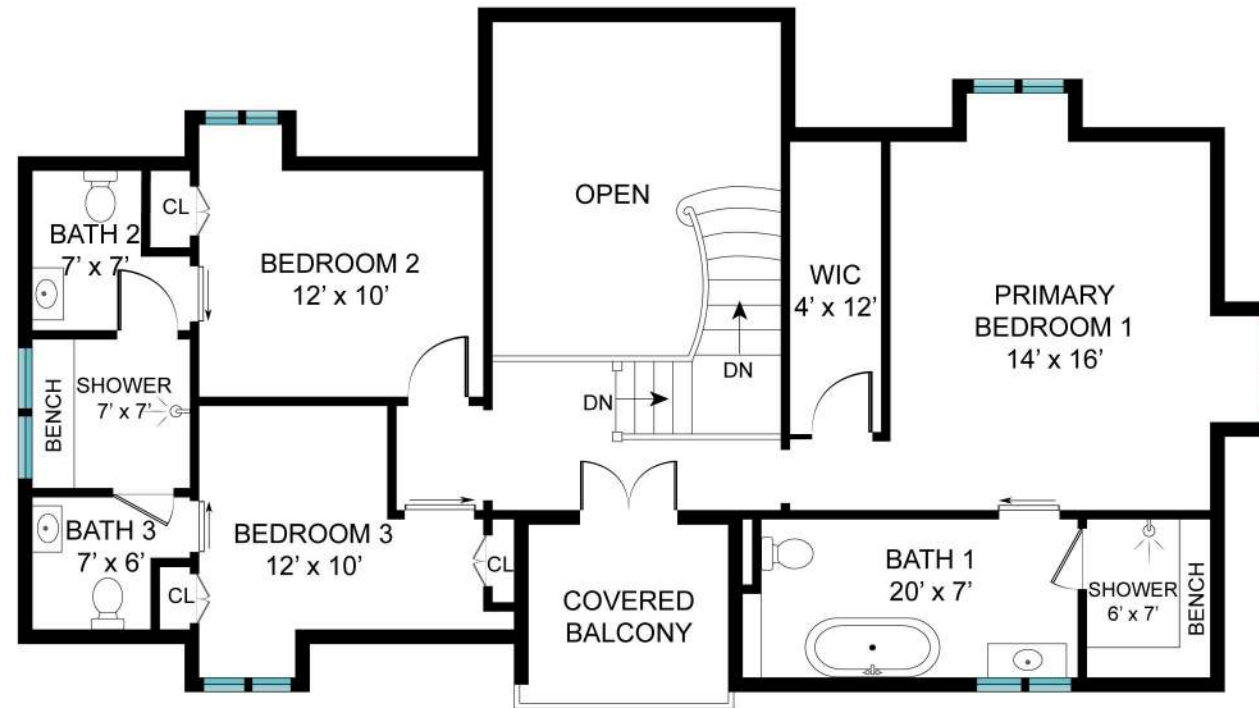

145 ACCABONAC ROAD,
EAST HAMPTON, NY

Sotheby's
INTERNATIONAL REALTY

MAIN HOUSE
2ND FLOOR - 1000 SF