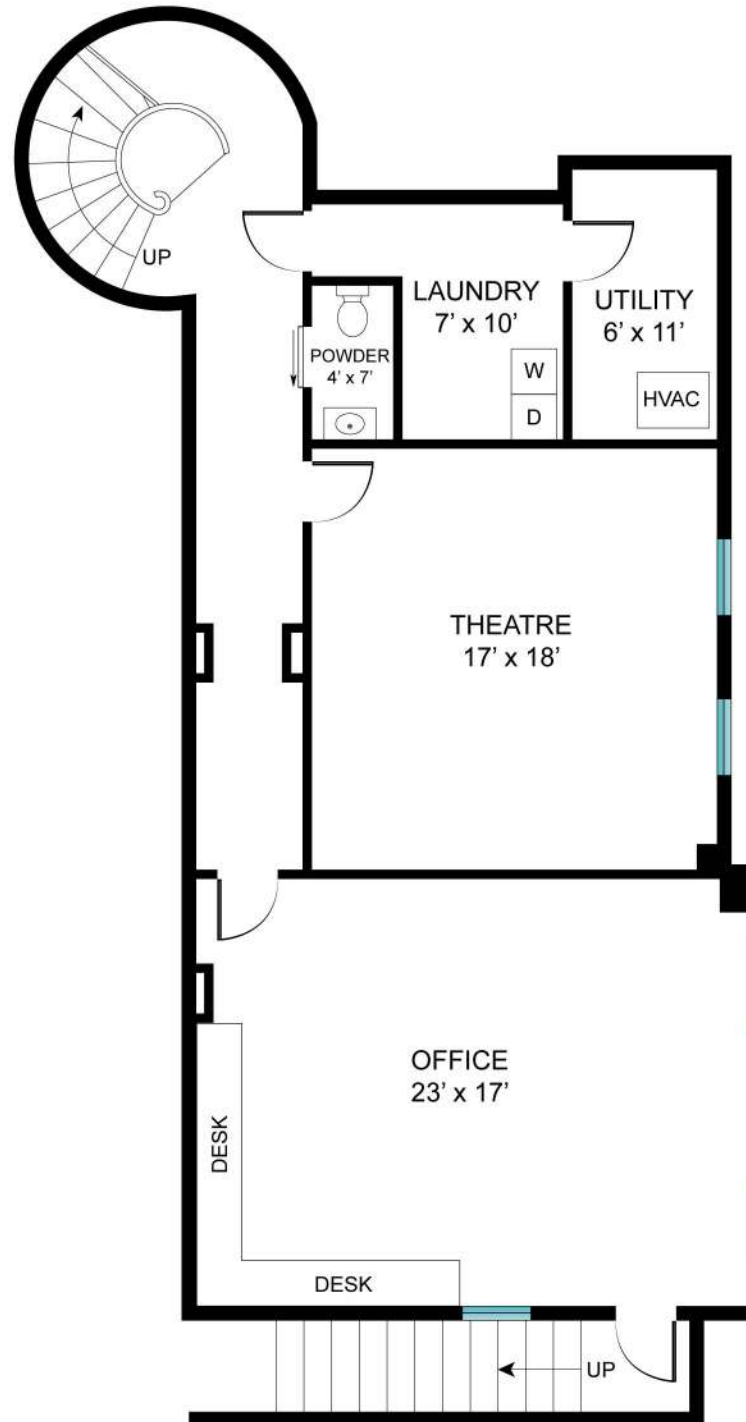

MAIN HOUSE  
LOWER LEVEL - 1450 SF

141 ACCABONAC ROAD,  
EAST HAMPTON, NY

**Sotheby's**  
INTERNATIONAL REALTY

CARRIAGE HOUSE  
1ST FLOOR - 1330 SF

141 ACCABONAC ROAD,  
EAST HAMPTON, NY

**Sotheby's**  
INTERNATIONAL REALTY

CARRIAGE HOUSE  
2ND FLOOR - 975 SF

141 ACCABONAC ROAD,  
EAST HAMPTON, NY

**Sotheby's**  
INTERNATIONAL REALTY

CARRIAGE HOUSE  
LOWER LEVEL - 1135 SF

143 ACCABONAC ROAD,  
EAST HAMPTON, NY

**Sotheby's**  
INTERNATIONAL REALTY

GUEST HOUSE  
LOWER LEVEL - 270 SF