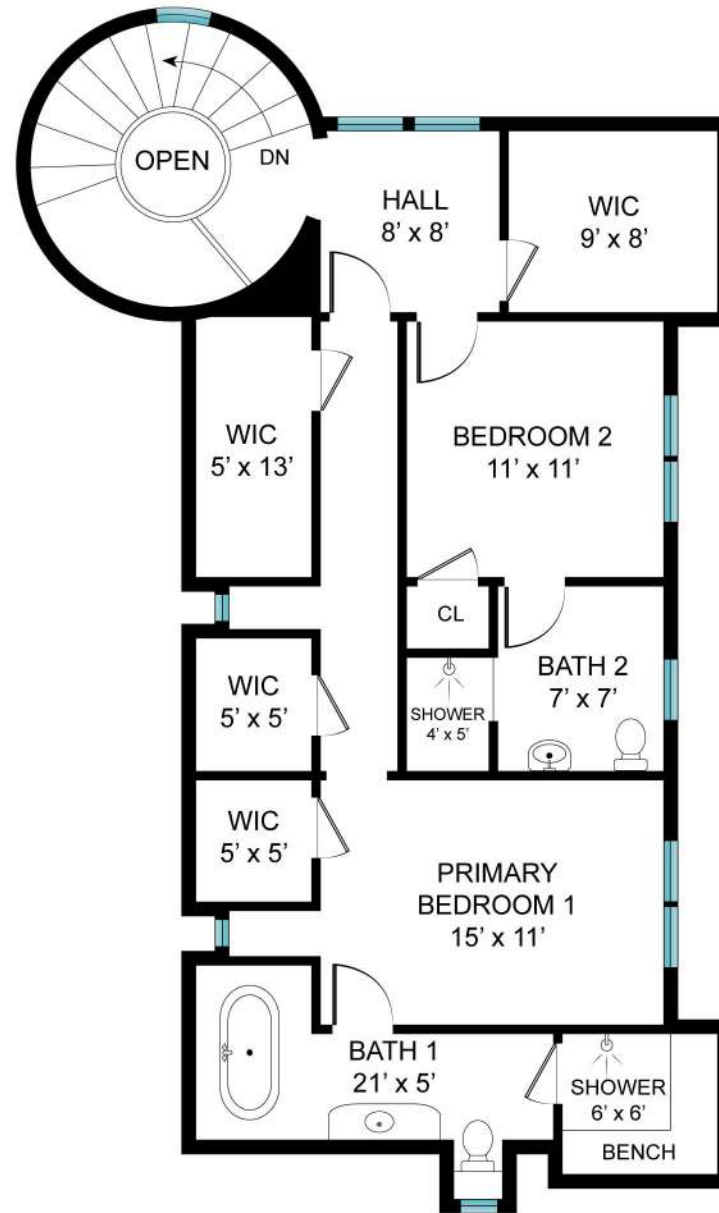

MAIN HOUSE  
LOWER LEVEL - 1450 SF

141 ACCABONAC ROAD,  
EAST HAMPTON, NY

**Sotheby's**  
INTERNATIONAL REALTY

CARRIAGE HOUSE  
1ST FLOOR - 1330 SF

141 ACCABONAC ROAD,  
EAST HAMPTON, NY

**Sotheby's**  
INTERNATIONAL REALTY

CARRIAGE HOUSE  
2ND FLOOR - 975 SF

141 ACCABONAC ROAD,  
EAST HAMPTON, NY

**Sotheby's**  
INTERNATIONAL REALTY

CARRIAGE HOUSE  
LOWER LEVEL - 1135 SF

143 ACCABONAC ROAD,  
EAST HAMPTON, NY

**Sotheby's**  
INTERNATIONAL REALTY

GUEST HOUSE  
LOWER LEVEL - 270 SF