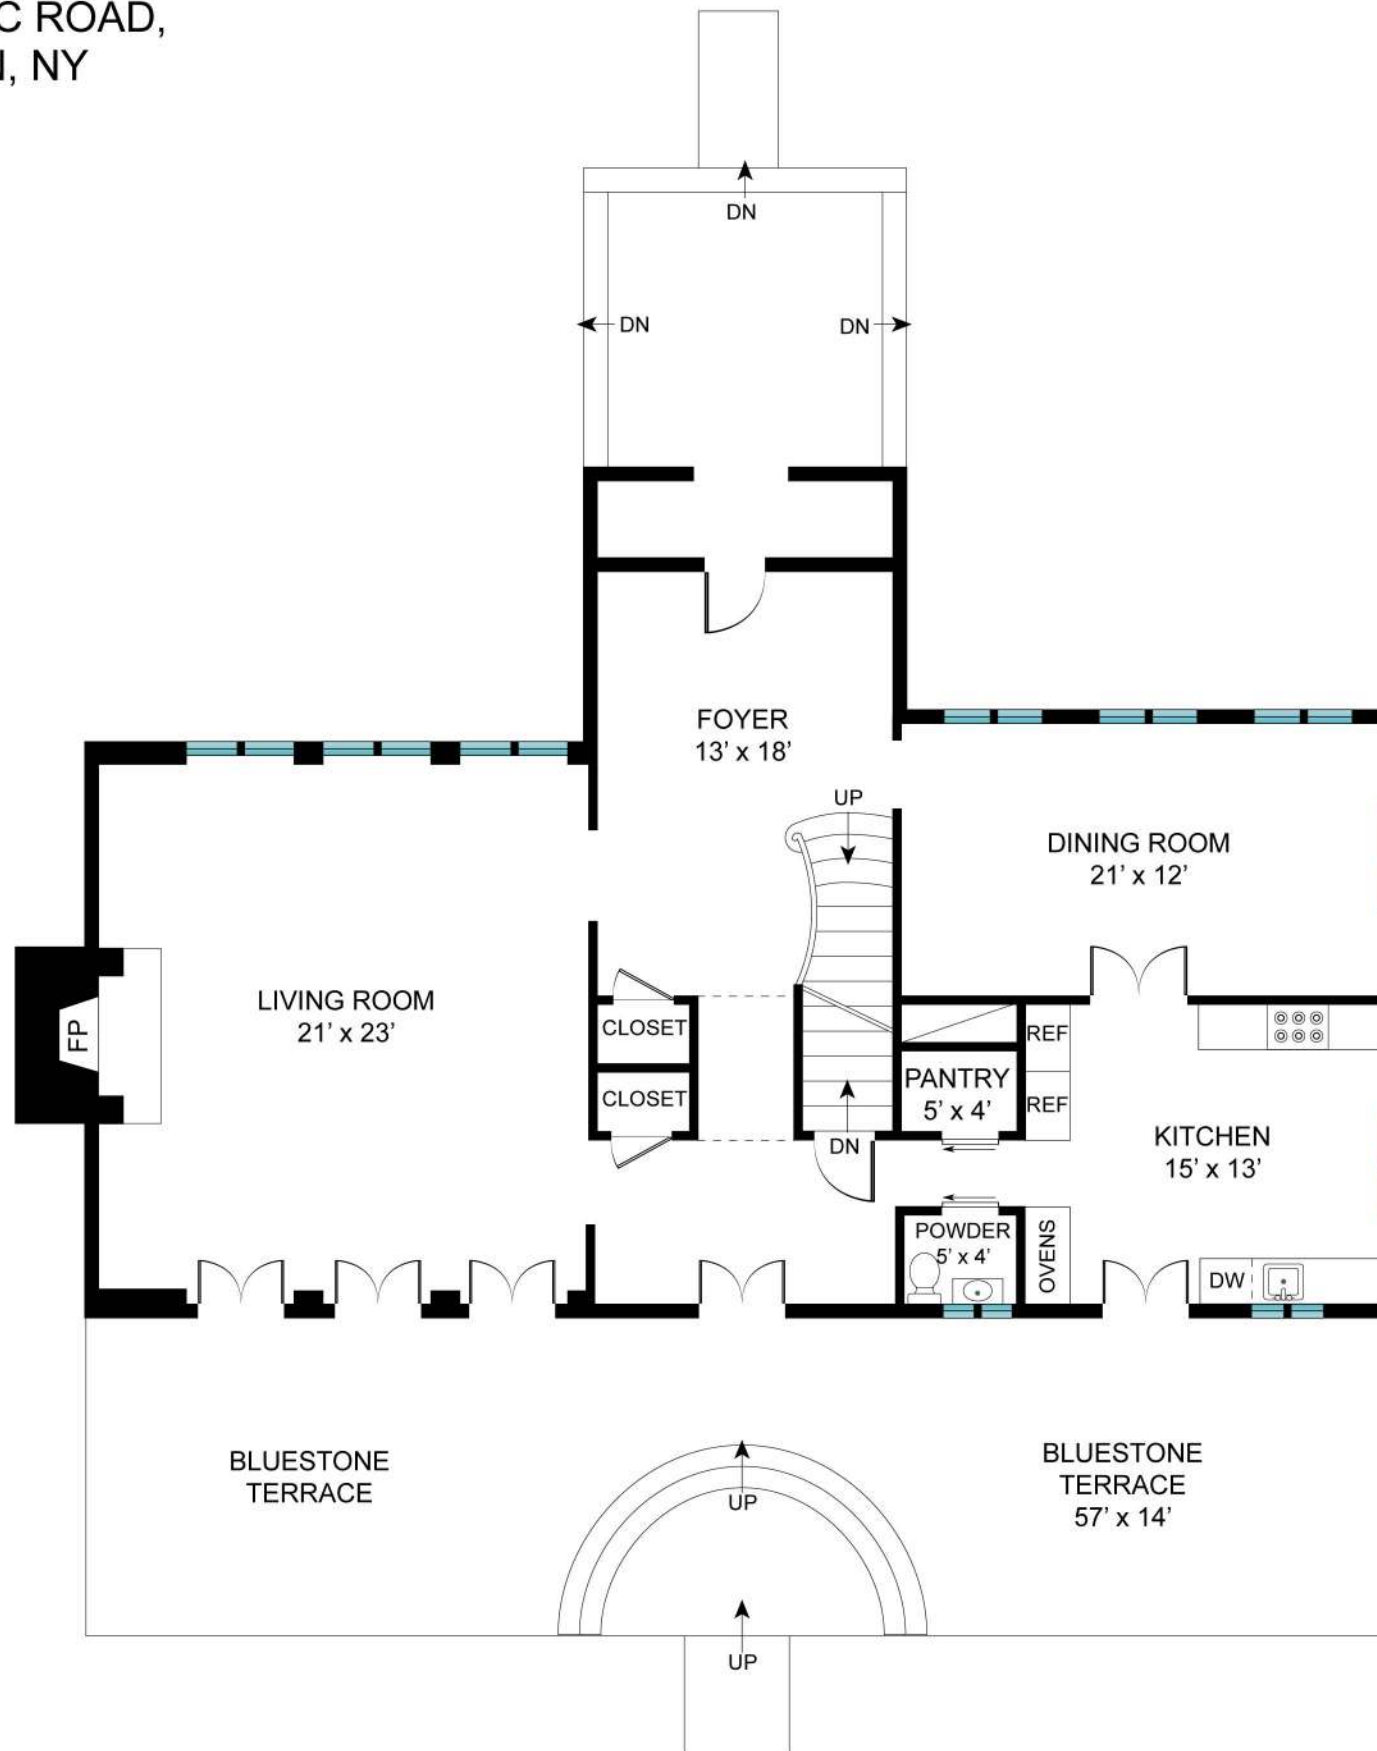

145 ACCABONAC ROAD,
EAST HAMPTON, NY

Sotheby's
INTERNATIONAL REALTY

MAIN HOUSE
1ST FLOOR - 1600 SF