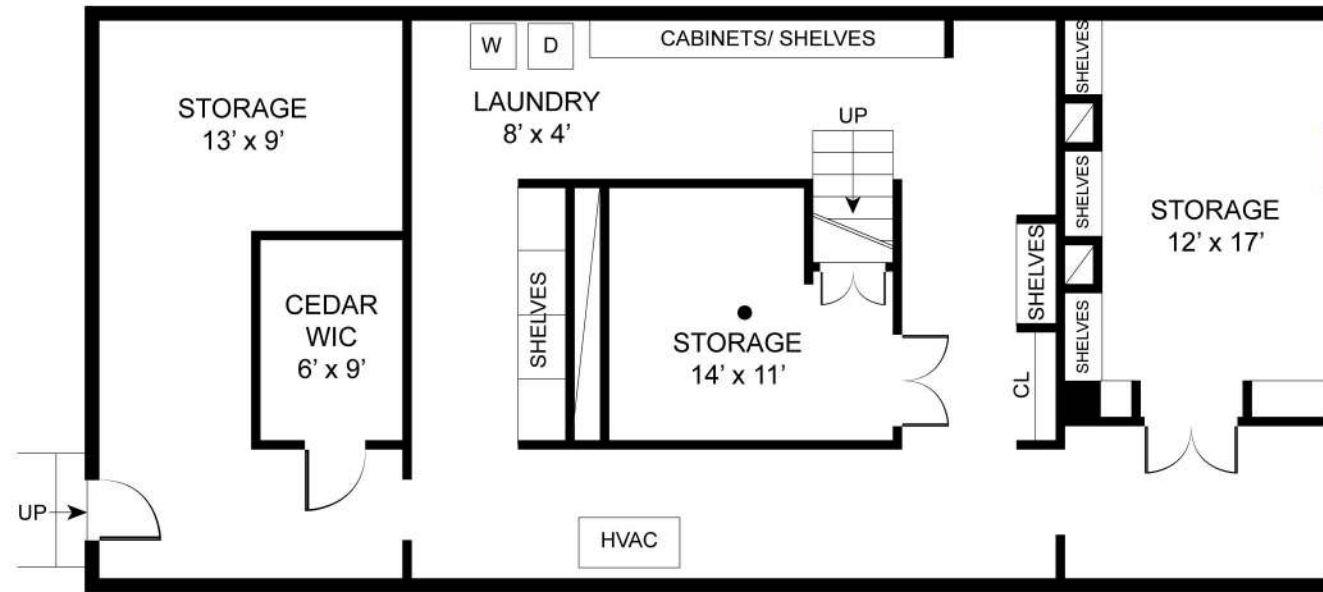

MAIN HOUSE  
LOWER LEVEL - 1450 SF

141 ACCABONAC ROAD,  
EAST HAMPTON, NY

**Sotheby's**  
INTERNATIONAL REALTY

CARRIAGE HOUSE  
1ST FLOOR - 1330 SF

141 ACCABONAC ROAD,  
EAST HAMPTON, NY

**Sotheby's**  
INTERNATIONAL REALTY

GUEST HOUSE  
LOWER LEVEL - 270 SF