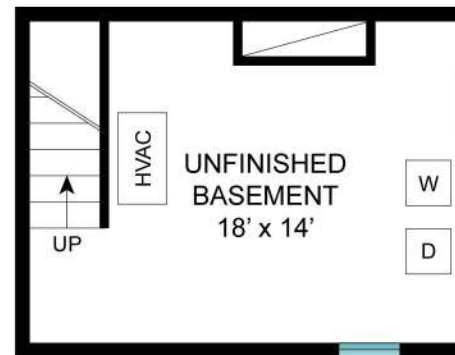

GUEST HOUSE  
1ST FLOOR - 865 SF

143 ACCABONAC ROAD,  
EAST HAMPTON, NY

**Sotheby's**  
INTERNATIONAL REALTY

GUEST HOUSE  
2ND FLOOR - 660 SF

143 ACCABONAC ROAD,  
EAST HAMPTON, NY

**Sotheby's**  
INTERNATIONAL REALTY

GUEST HOUSE  
LOWER LEVEL - 270 SF