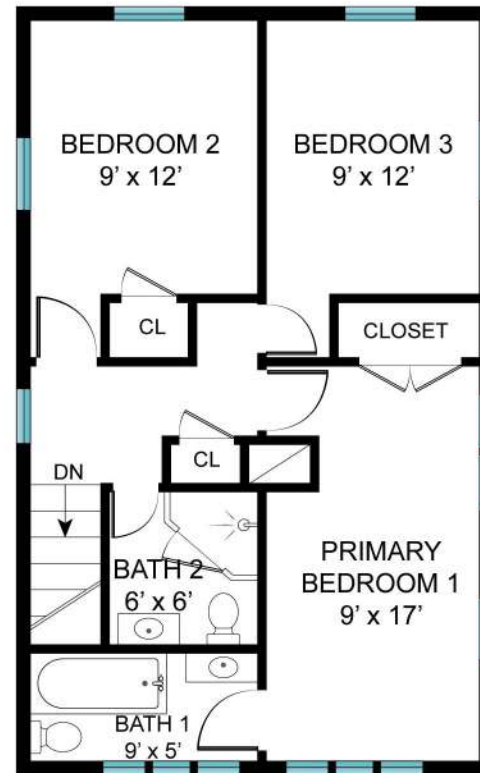

CARRIAGE HOUSE  
2ND FLOOR - 975 SF

141 ACCABONAC ROAD,  
EAST HAMPTON, NY

**Sotheby's**  
INTERNATIONAL REALTY

CARRIAGE HOUSE  
LOWER LEVEL - 1135 SF

143 ACCABONAC ROAD,  
EAST HAMPTON, NY

**Sotheby's**  
INTERNATIONAL REALTY

GUEST HOUSE  
1ST FLOOR - 865 SF

143 ACCABONAC ROAD,  
EAST HAMPTON, NY

**Sotheby's**  
INTERNATIONAL REALTY

GUEST HOUSE  
2ND FLOOR - 660 SF

143 ACCABONAC ROAD,  
EAST HAMPTON, NY

**Sotheby's**  
INTERNATIONAL REALTY

GUEST HOUSE  
LOWER LEVEL - 270 SF